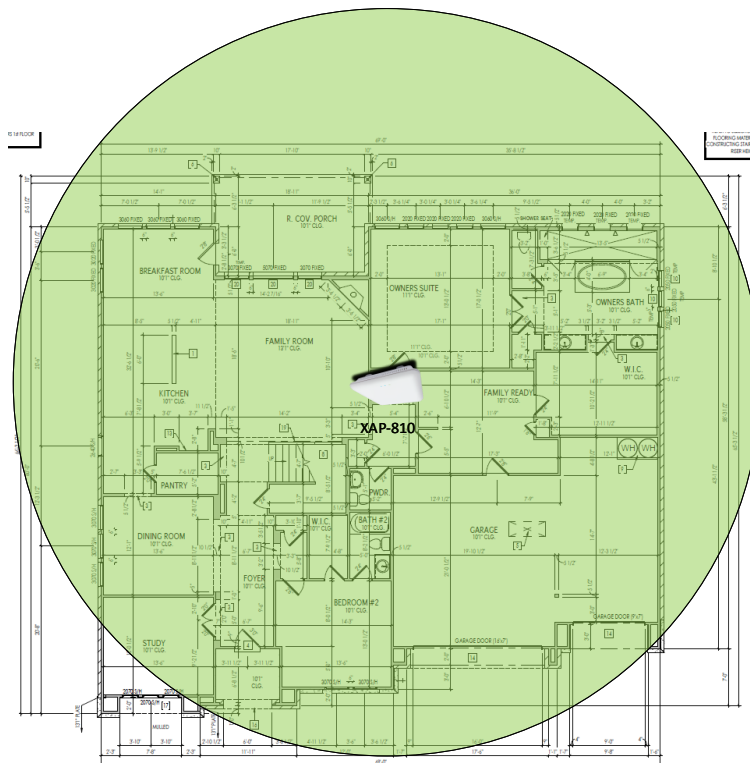

Description	Model #	QTY
Wireless Router 2.4/5GHz AC1200 w/ built-in Wireless Controller	XWR-1200	1
Standard Wireless TX Power AC1200 WAP	XAP-810	1
OnQ 42" Plastic Enclosure with Hinged Door	ENP4250	1
OnQ Universal Mounting Plate	AC1040	1

Note; the product icons on the Wireless & Wired Design have links to its own overview page on Luxul's webpage, you'll need internet connection in order for the links to work.

First Floor Plan