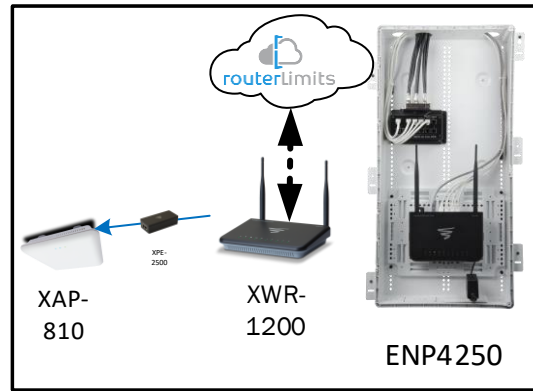

Description	Model #	QTY
Wireless Router 2.4/5GHz AC1200 w/ built-in Wireless Controller	XWR-1200	1
Standard Wireless TX Power AC1200 WAP	XAP-810	1
OnQ 42" Plastic Enclosure with Hinged Door	ENP4250	1
OnQ Universal Mounting Plate	AC1040	1

Note; the product icons on the Wireless & Wired Design have links to its own overview page on Luxul's webpage, you'll need internet connection in order for the links to work.

First Floor Plan