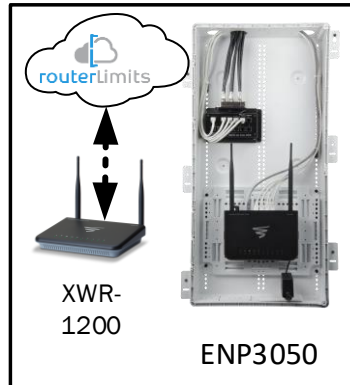

Description	Model #	QTY
Wireless Router 2.4/5GHz AC1200 w/ built-in Wireless Controller	XWR-1200	1
OnQ 30" Plastic Enclosure with Hinged Door	ENP3050	1

Note; the product icons on the Wireless & Wired Design have links to its own overview page on Luxul's webpage, you'll need internet connection in order for the links to work.

1st Floor