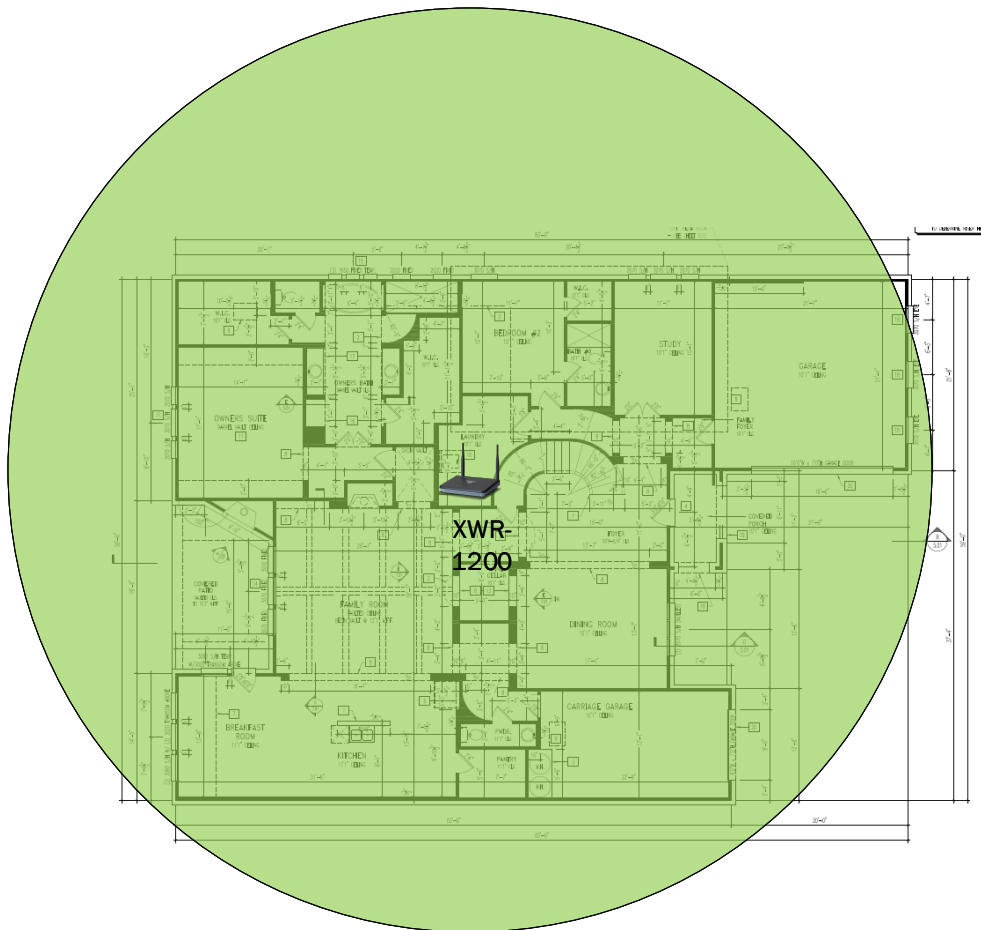

Description	Model #	QTY
Wireless Router 2.4/5GHz AC1200 w/ built-in Wireless Controller	XWR-1200	1
OnQ 30" Plastic Enclosure with Hinged Door	ENP3050	1

Note; the product icons on the Wireless & Wired Design have links to its own overview page on Luxul's webpage, you'll need internet connection in order for the links to work.

1st Floor