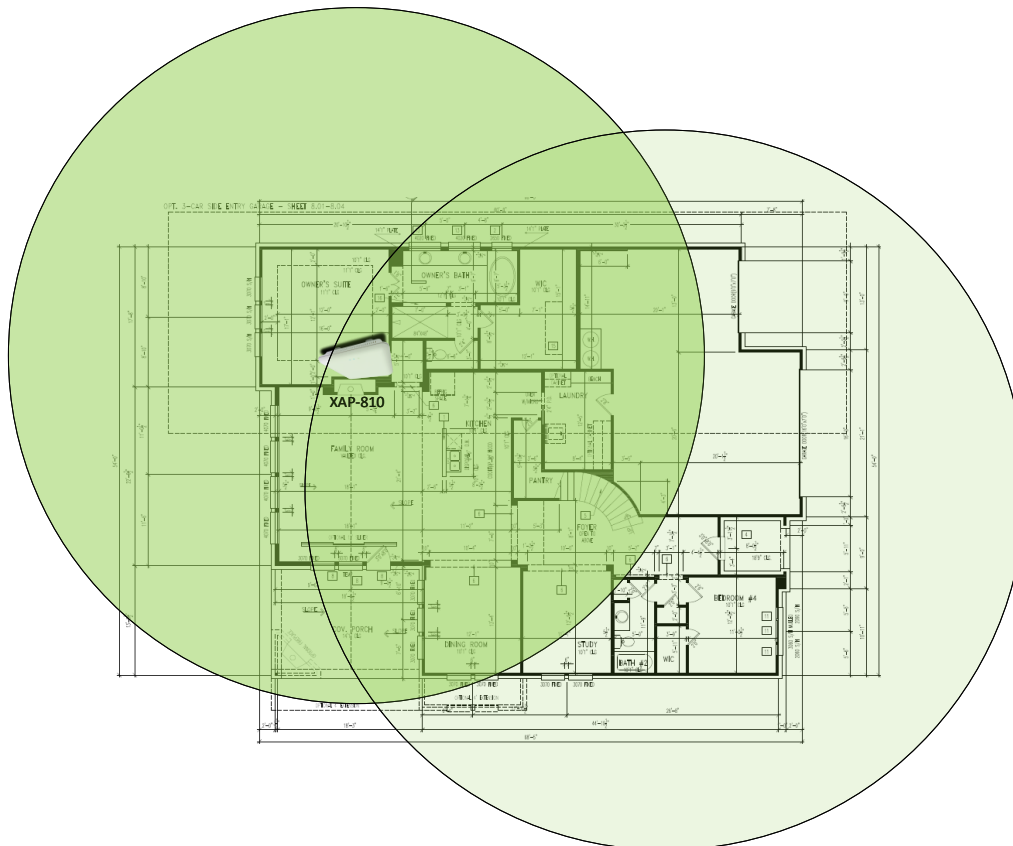

Track Browsing History

View web use and browsing history data right at your fingertips. Now you can see what's happening on your network, even when you're not there.

Brookdale – Case Number 97466 - V1

Description	Model #	QTY
Wireless Router 2.4/5GHz AC1200 w/ built-in Wireless Controller	XWR-1200	1
Standard Wireless TX Power AC1200 WAP	XAP-810	1
OnQ 30" Plastic Enclosure with Hinged Door	ENP3050	1

Note; the product icons on the Wireless & Wired Design have links to its own overview page on Luxul's webpage, you'll need internet connection in order for the links to work.

First Floor Plan – It will also get coverage from 2nd floor AP