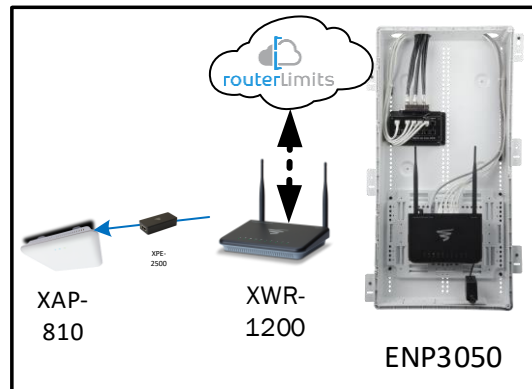

Track Browsing History

View web use and browsing history data right at your fingertips. Now you can see what's happening on your network, even when you're not there.

Brookdale – Case Number 97466 - V1

Description	Model #	QTY
Wireless Router 2.4/5GHz AC1200 w/ built-in Wireless Controller	XWR-1200	1
Standard Wireless TX Power AC1200 WAP	XAP-810	1
OnQ 30" Plastic Enclosure with Hinged Door	ENP3050	1

Note; the product icons on the Wireless & Wired Design have links to its own overview page on Luxul's webpage, you'll need internet connection in order for the links to work.

First Floor Plan – It will also get coverage from 2nd floor AP