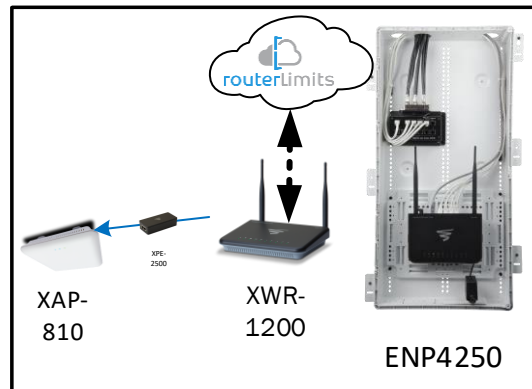

Daventry II – Case Number 100308 - V1

Description	Model #	QTY
Wireless Router 2.4/5GHz AC1200 w/ built-in Wireless Controller	XWR-1200	1
Standard Wireless TX Power AC1200 WAP	XAP-810	1
OnQ 42" Plastic Enclosure with Hinged Door	ENP4250	1
OnQ Universal Mounting Plate	AC1040	1

Note; the product icons on the Wireless & Wired Design have links to its own overview page on Luxul's webpage, you'll need internet connection in order for the links to work.

First Floor Plan