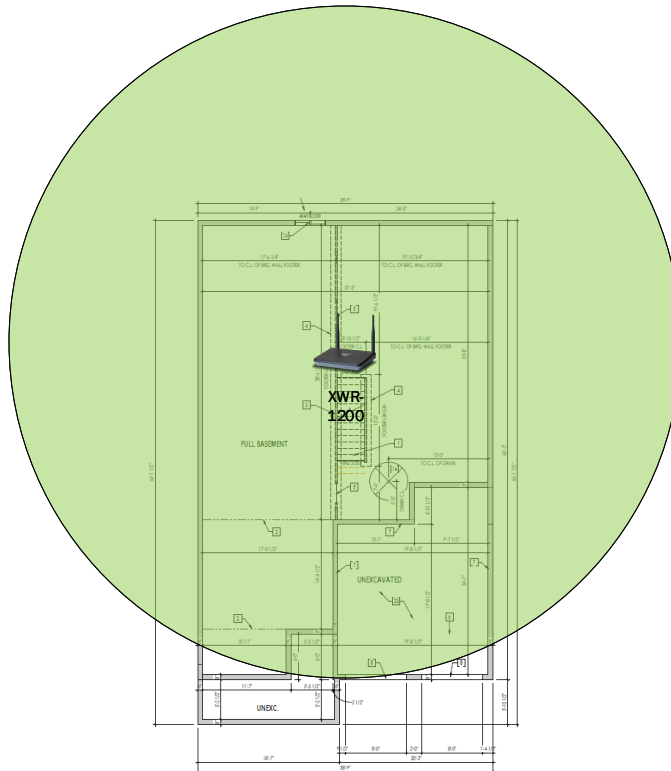

Description	Model #	QTY
Wireless Router 2.4/5GHz AC1200 w/ built-in Wireless Controller	XWR-1200	1
Standard Wireless TX Power AC1200 WAP	XAP-810	1
OnQ 30" Plastic Enclosure with Hinged Door	ENP3050	1
OnQ Universal Mounting Plate	AC1040	1

Note; the product icons on the Wireless & Wired Design have links to its own overview page on Luxul's webpage, you'll need internet connection in order for the links to work.

Basement Floor Plan