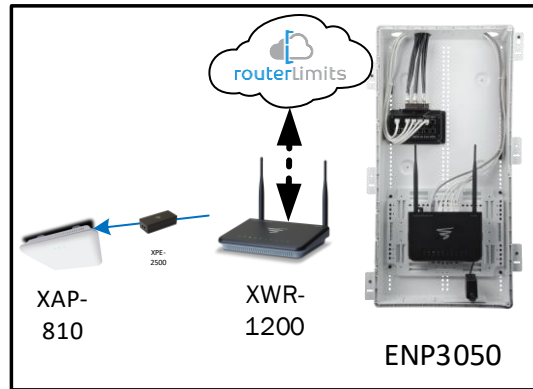

Description	Model #	QTY
Wireless Router 2.4/5GHz AC1200 w/ built-in Wireless Controller	XWR-1200	1
Standard Wireless TX Power AC1200 WAP	XAP-810	1
OnQ 30" Plastic Enclosure with Hinged Door	ENP3050	1
OnQ Universal Mounting Plate	AC1040	1

Note; the product icons on the Wireless & Wired Design have links to its own overview page on Luxul's webpage, you'll need internet connection in order for the links to work.

Basement Floor Plan