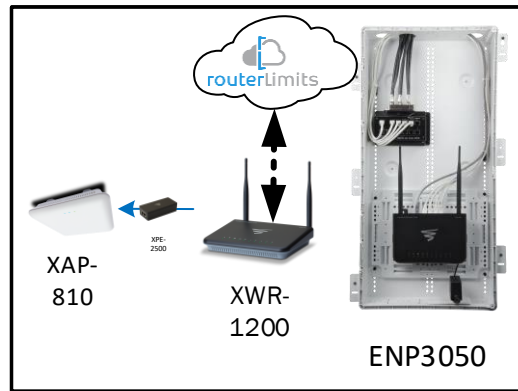

Bracken III – Case Number 96968 - V1

Description	Model #	QTY
Wireless Router 2.4/5GHz AC1200 w/ built-in Wireless Controller	XWR-1200	1
Standard Wireless TX Power AC1200 WAP	XAP-810	1
OnQ 30" Plastic Enclosure with Hinged Door	ENP3050	1

Note; the product icons on the Wireless & Wired Design have links to its own overview page on Luxul's webpage, you'll need internet connection in order for the links to work.

1st Floor – It will also get coverage from 2nd floor AP