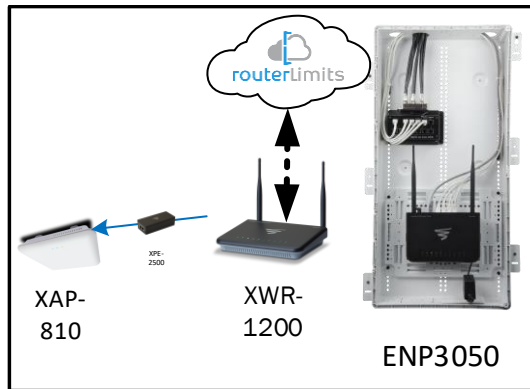

Description	Model #	QTY
Wireless Router 2.4/5GHz AC1200 w/ built-in Wireless Controller	XWR-1200	1
Standard Wireless TX Power AC1200 WAP	XAP-810	1
OnQ 30" Plastic Enclosure with Hinged Door	ENP3050	1
OnQ Universal Mounting Plate	AC1040	1

Note; the product icons on the Wireless & Wired Design have links to its own overview page on Luxul's webpage, you'll need internet connection in order for the links to work.

Lower Level Floor Plan