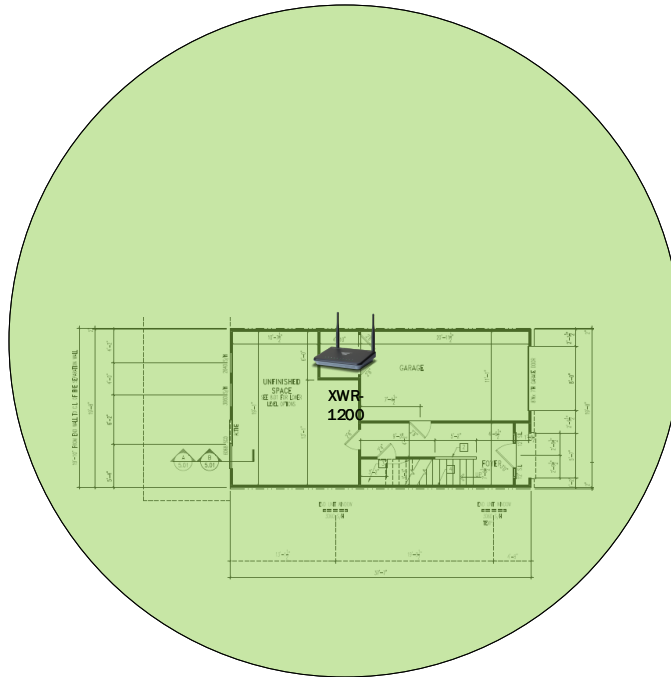

Description	Model #	QTY
Wireless Router 2.4/5GHz AC1200 w/ built-in Wireless Controller	XWR-1200	1
Standard Wireless TX Power AC1200 WAP	XAP-810	1
OnQ 30" Plastic Enclosure with Hinged Door	ENP3050	1
OnQ Universal Mounting Plate	AC1040	1

Note; the product icons on the Wireless & Wired Design have links to its own overview page on Luxul's webpage, you'll need internet connection in order for the links to work.

Lower Level Floor Plan