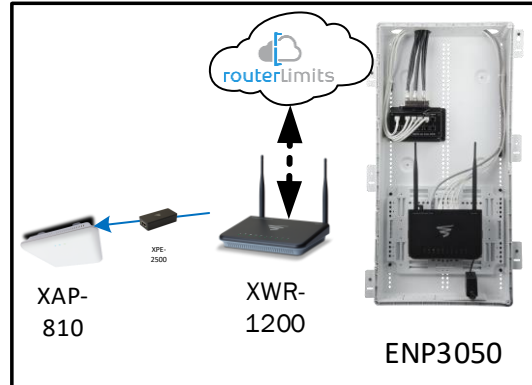

Track Browsing History

View web use and browsing history data right at your fingertips. Now you can see what's happening on your network, even when you're not there.

Grayford – Case Number 98402 – V2

| Description | Model # | QTY |
|---|----------|-----|
| Wireless Router 2.4/5GHz AC1200 w/ built-in Wireless Controller | XWR-1200 | 1 |
| Standard Wireless TX Power AC1200 WAP | XAP-810 | 1 |
| OnQ 30" Plastic Enclosure with Hinged Door | ENP3050 | 1 |

Note; the product icons on the Wireless & Wired Design have links to its own overview page on Luxul's webpage, you'll need internet connection in order for the links to work.

First Floor Plan –

It will also get Wi-Fi coverage from the Wireless Router in the Second Floor Plan