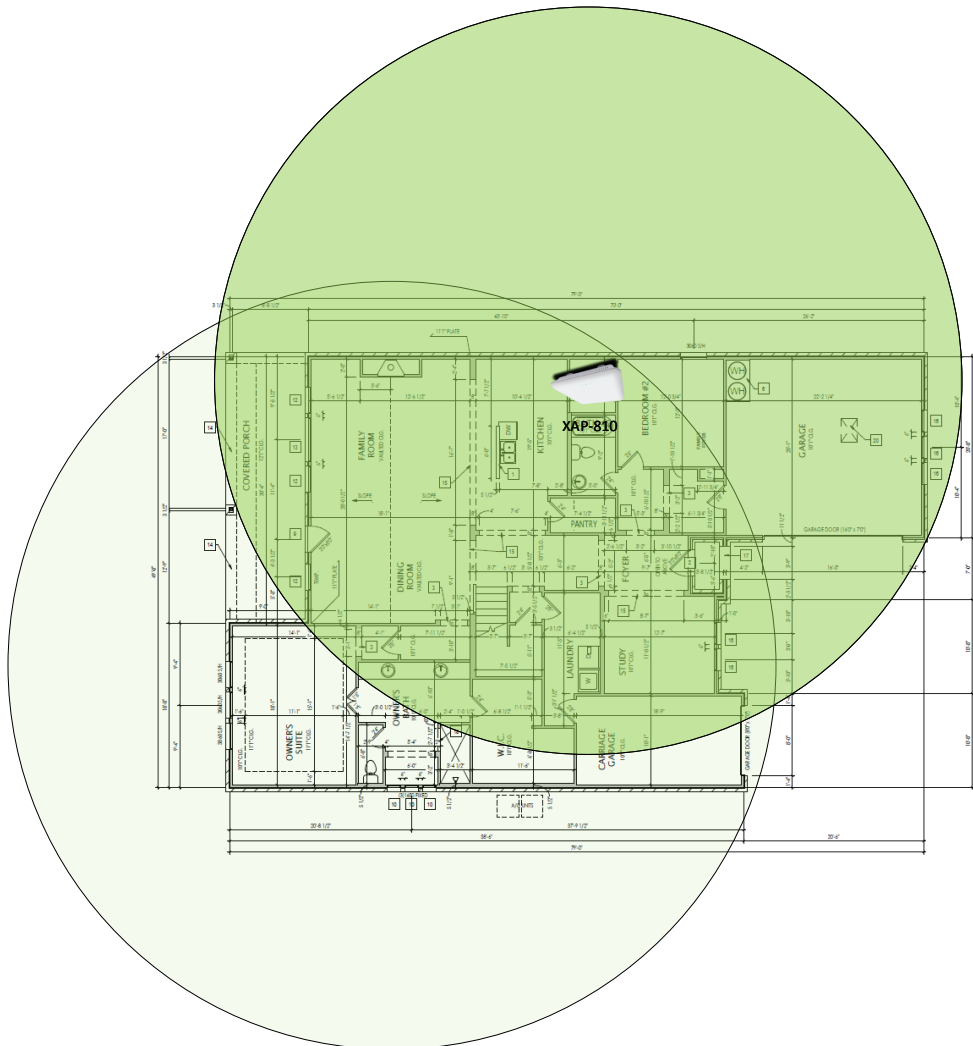

Grayford – Case Number 98402 – V2

Description	Model #	QTY
Wireless Router 2.4/5GHz AC1200 w/ built-in Wireless Controller	XWR-1200	1
Standard Wireless TX Power AC1200 WAP	XAP-810	1
OnQ 30" Plastic Enclosure with Hinged Door	ENP3050	1

Note; the product icons on the Wireless & Wired Design have links to its own overview page on Luxul's webpage, you'll need internet connection in order for the links to work.

First Floor Plan –

It will also get Wi-Fi coverage from the Wireless Router in the Second Floor Plan