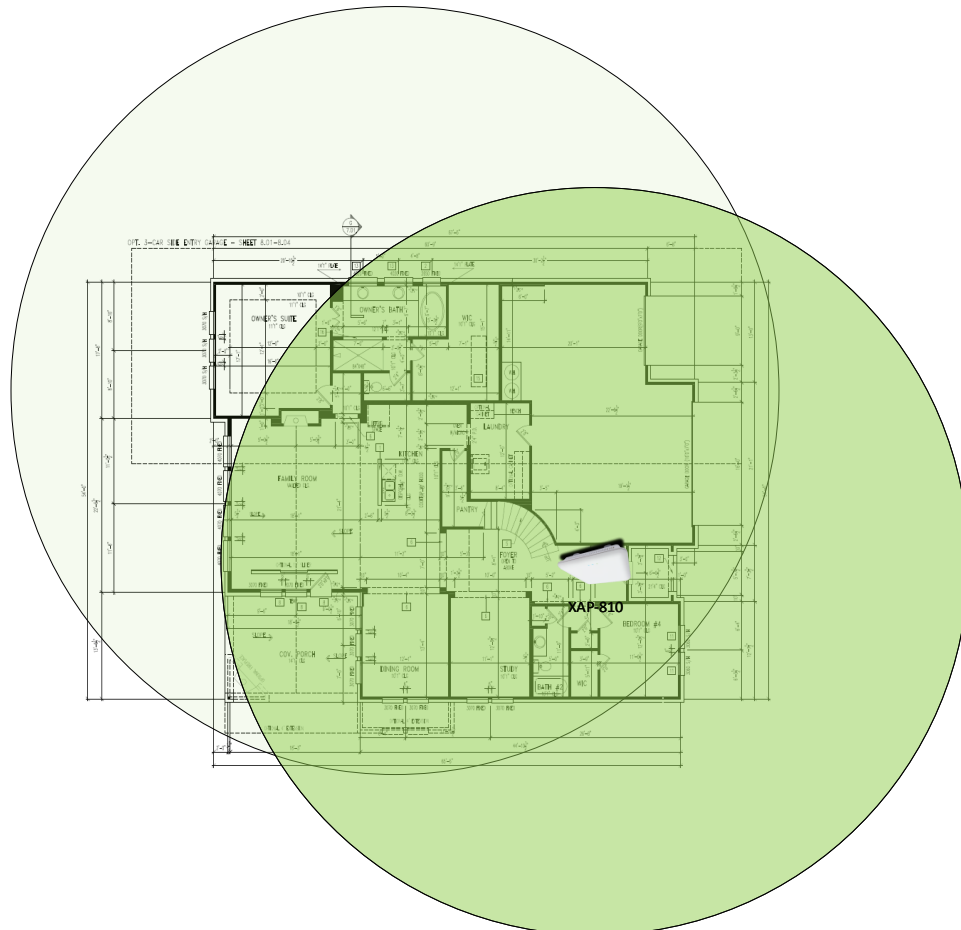

Description	Model #	QTY
Wireless Router 2.4/5GHz AC1200 w/ built-in Wireless Controller	XWR-1200	1
Standard Wireless TX Power AC1200 WAP	XAP-810	1
OnQ 42" Plastic Enclosure with Hinged Door	ENP4250	1
OnQ Universal Mounting Plate	AC1040	1

Note; the product icons on the Wireless & Wired Design have links to its own overview page on Luxul's webpage, you'll need internet connection in order for the links to work.

First Floor Plan