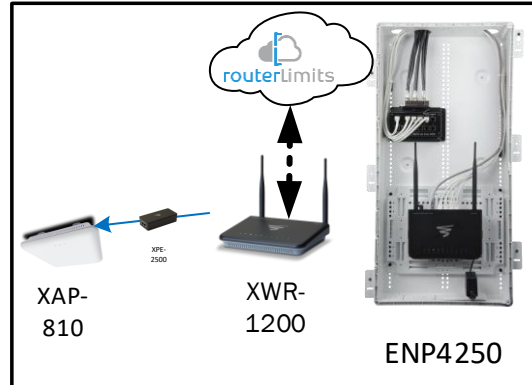

Description	Model #	QTY
Wireless Router 2.4/5GHz AC1200 w/ built-in Wireless Controller	XWR-1200	1
Standard Wireless TX Power AC1200 WAP	XAP-810	1
OnQ 42" Plastic Enclosure with Hinged Door	ENP4250	1
OnQ Universal Mounting Plate	AC1040	1

Note; the product icons on the Wireless & Wired Design have links to its own overview page on Luxul's webpage, you'll need internet connection in order for the links to work.

First Floor Plan