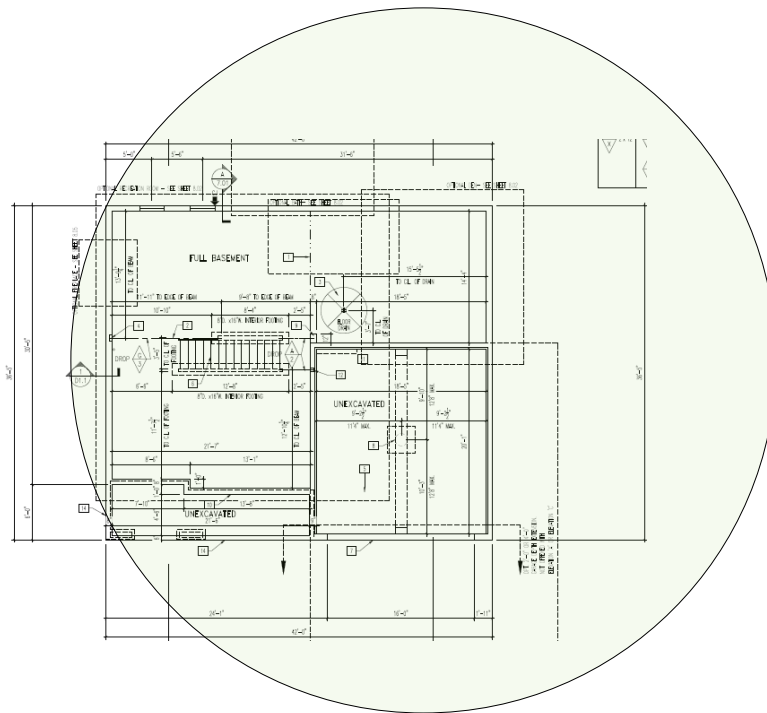

Description	Model #	QTY
Wireless Router 2.4/5GHz AC1200 w/ built-in Wireless Controller	XWR-1200	1
OnQ 30" Plastic Enclosure with Hinged Door	ENP3050	1

Note; the product icons on the Wireless & Wired Design have links to its own overview page on Luxul's webpage, you'll need internet connection in order for the links to work.

Basement Floor Plan – It will get coverage from 1st floor AP