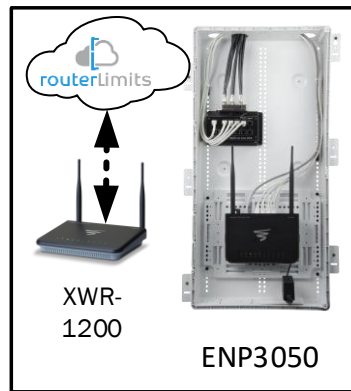

Description	Model #	QTY
Wireless Router 2.4/5GHz AC1200 w/ built-in Wireless Controller	XWR-1200	1
OnQ 30" Plastic Enclosure with Hinged Door	ENP3050	1

Note; the product icons on the Wireless & Wired Design have links to its own overview page on Luxul's webpage, you'll need internet connection in order for the links to work.

Basement Floor Plan – It will get coverage from 1st floor AP