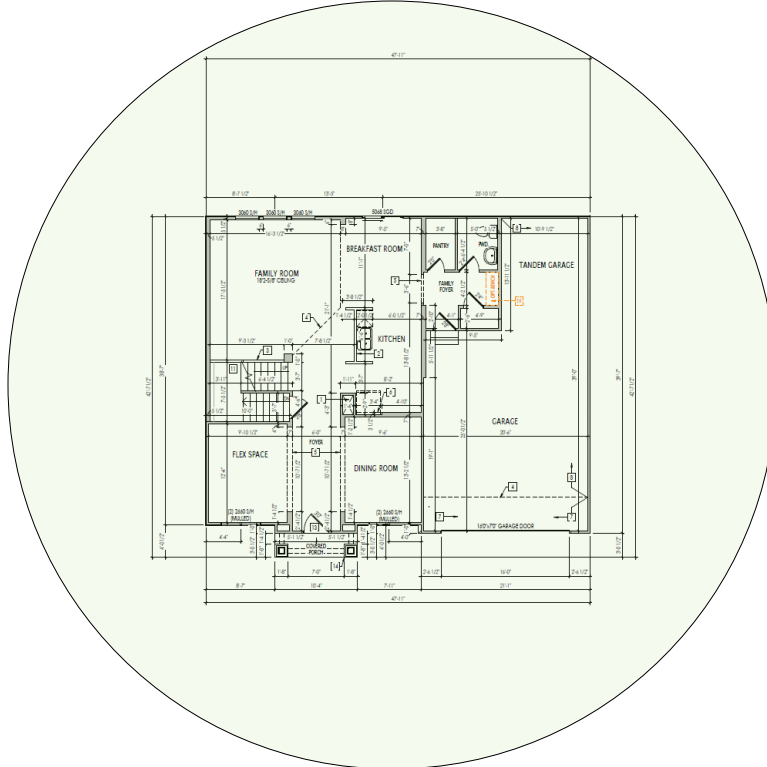

Track Browsing History

View web use and browsing history data right at your fingertips. Now you can see what's happening on your network, even when you're not there.

Description	Model #	QTY
Wireless Router 2.4/5GHz AC1200 w/ built-in Wireless Controller	XWR-1200	1
Standard Wireless TX Power AC1200 WAP	XAP-810	2
OnQ 30" Plastic Enclosure with Hinged Door	ENP3050	1

Note; the product icons on the Wireless & Wired Design have links to its own overview page on Luxul's webpage, you'll need internet connection in order for the links to work.

Second Floor Plan

Main Floor Plan – It will get Wi-Fi coverage from the Second Floor Plan Wireless Router

Basement Floor Plan