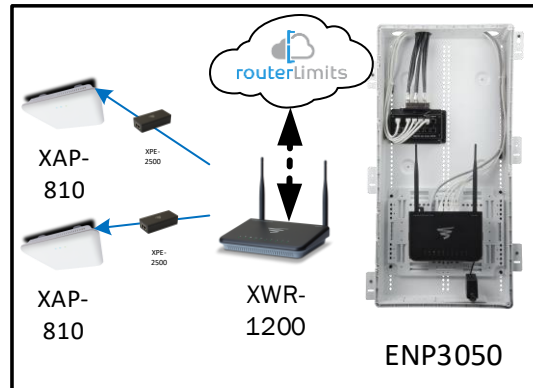

Description	Model #	QTY
Wireless Router 2.4/5GHz AC1200 w/ built-in Wireless Controller	XWR-1200	1
Standard Wireless TX Power AC1200 WAP	XAP-810	2
OnQ 30" Plastic Enclosure with Hinged Door	ENP3050	1

Note; the product icons on the Wireless & Wired Design have links to its own overview page on Luxul's webpage, you'll need internet connection in order for the links to work.

Second Floor Plan