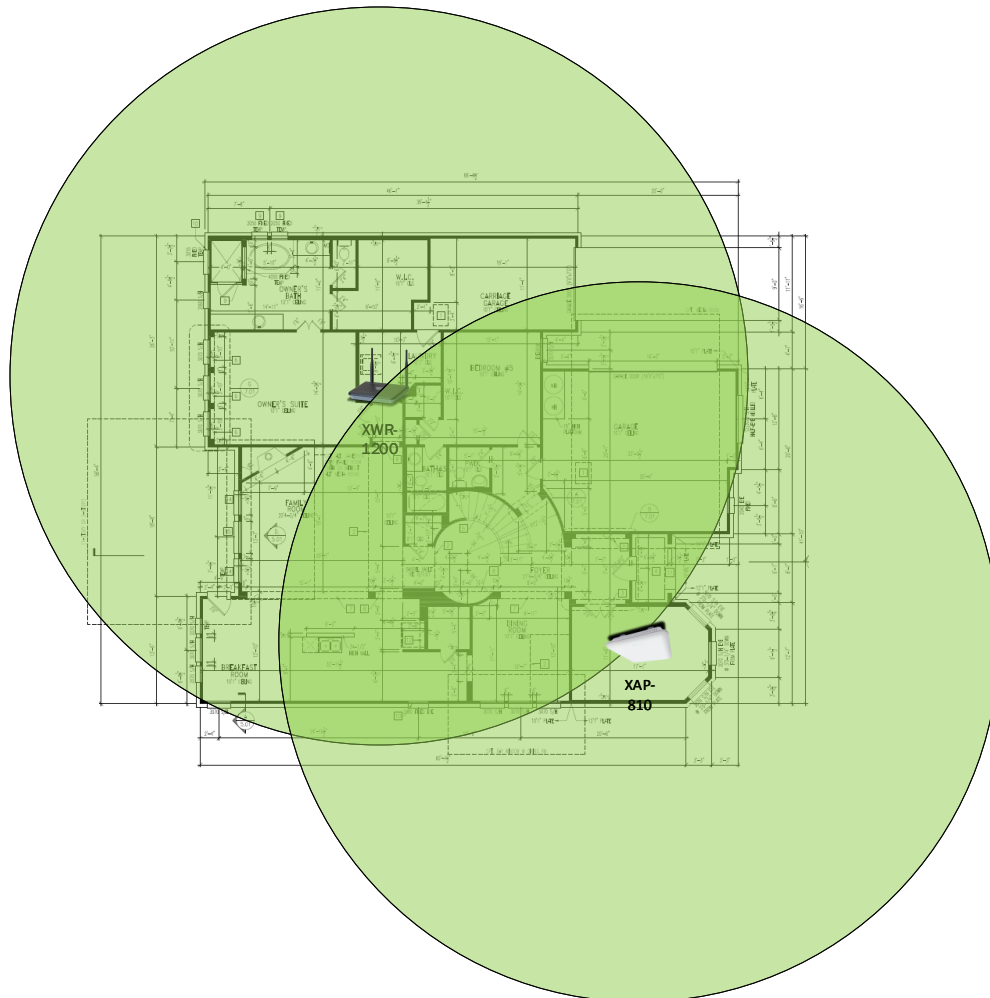

Description	Model #	QTY
Wireless Router 2.4/5GHz AC1200 w/ built-in Wireless Controller	XWR-1200	1
Standard Wireless TX Power AC1200 WAP	XAP-810	1
OnQ 30" Plastic Enclosure with Hinged Door	ENP3050	1

Note; the product icons on the Wireless & Wired Design have links to its own overview page on Luxul's webpage, you'll need internet connection in order for the links to work.

First Floor Plan