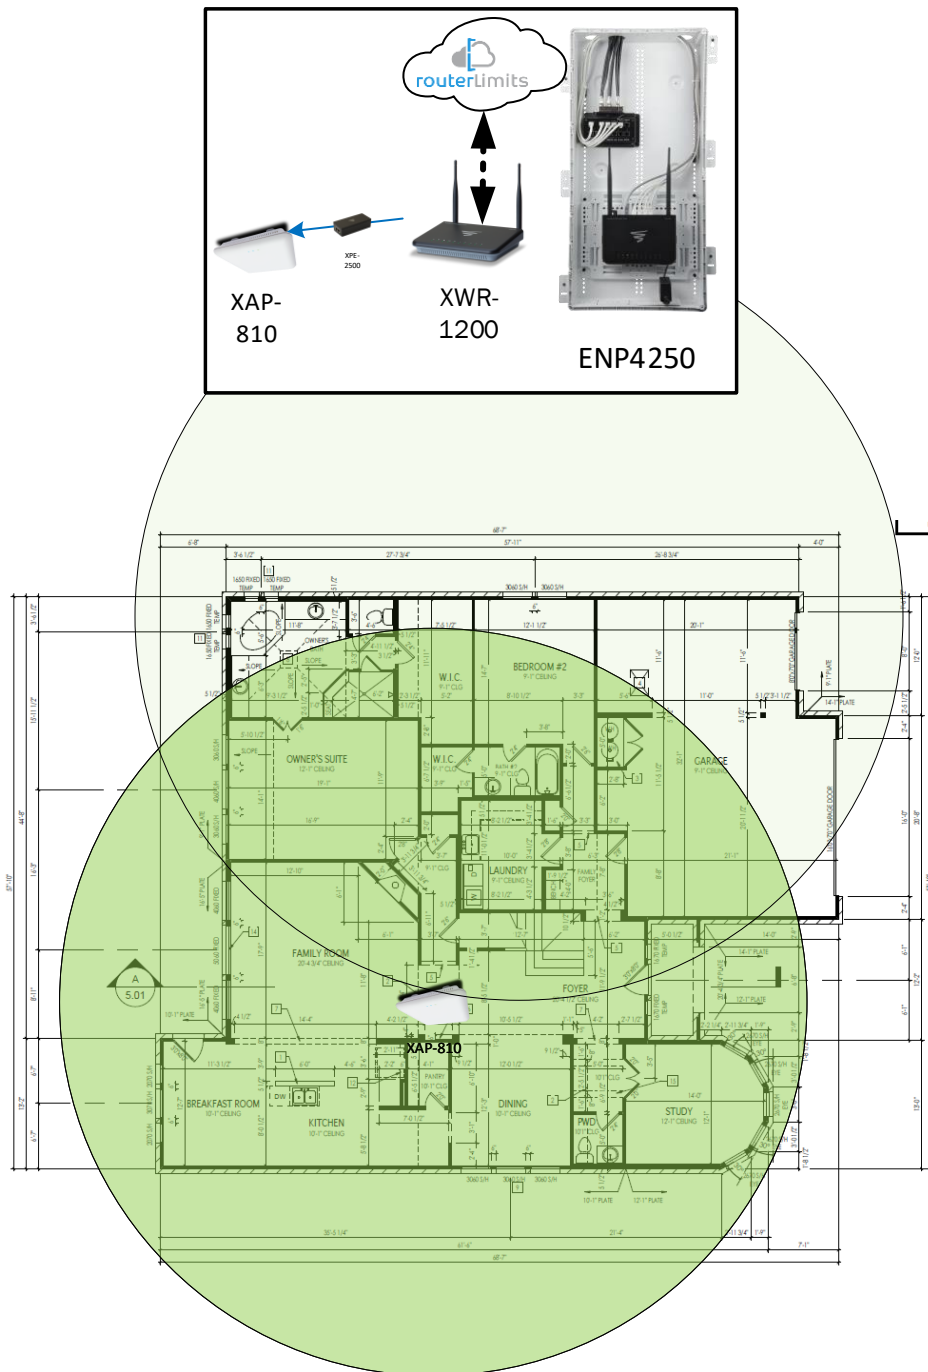

Track Browsing History

View web use and browsing history data right at your fingertips. Now you can see what's happening on your network, even when you're not there.

Kenwood II – Case Number 99709 - V1

Description	Model #	QTY
Wireless Router 2.4/5GHz AC1200 w/ built-in Wireless Controller	XWR-1200	1
Standard Wireless TX Power AC1200 WAP	XAP-810	1
OnQ 42" Plastic Enclosure with Hinged Door	ENP4250	1
OnQ Universal Mounting Plate	AC1040	1

Note; the product icons on the Wireless & Wired Design have links to its own overview page on Luxul's webpage, you'll need internet connection in order for the links to work.

First Floor Plan -

It will also get Wi-Fi coverage from the Wireless Router in the Second Floor Plan