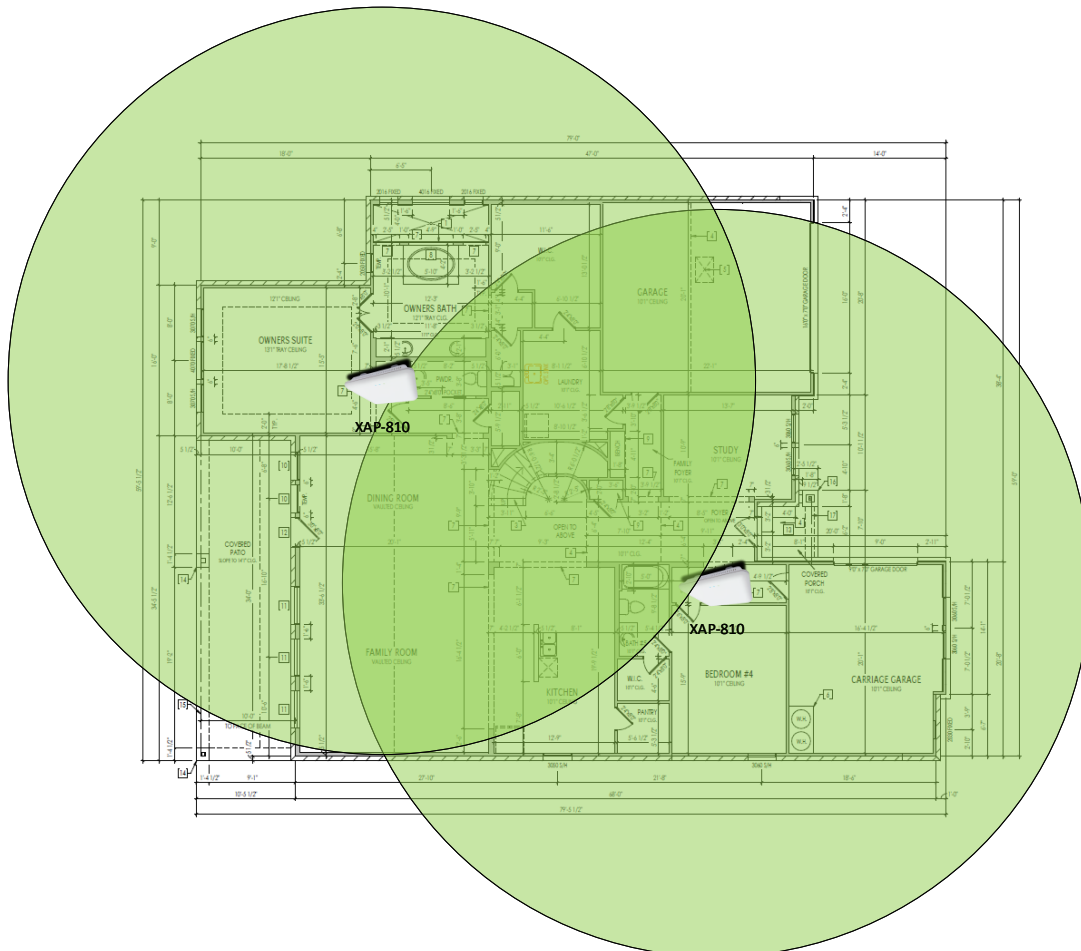

Description	Model #	QTY
Wireless Router 2.4/5GHz AC1200 w/ built-in Wireless Controller	XWR-1200	1
Standard Wireless TX Power AC1200 WAP	XAP-810	2
OnQ 42" Plastic Enclosure with Hinged Door	ENP4250	1
OnQ Universal Mounting Plate	AC1040	1

Note; the product icons on the Wireless & Wired Design have links to its own overview page on Luxul's webpage, you'll need internet connection in order for the links to work.

First Floor Plan