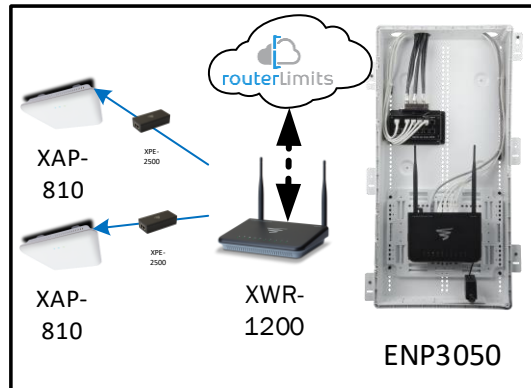

Description	Model #	QTY
Wireless Router 2.4/5GHz AC1200 w/ built-in Wireless Controller	XWR-1200	1
Standard Wireless TX Power AC1200 WAP	XAP-810	2
OnQ 42" Plastic Enclosure with Hinged Door	ENP4250	1
OnQ Universal Mounting Plate	AC1040	1

Note; the product icons on the Wireless & Wired Design have links to its own overview page on Luxul's webpage, you'll need internet connection in order for the links to work.

First Floor Plan