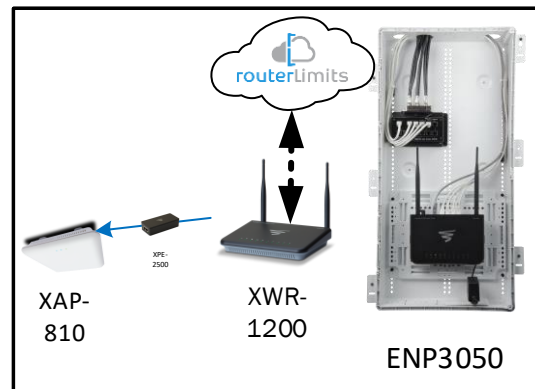

Description	Model #	QTY
Wireless Router 2.4/5GHz AC1200 w/ built-in Wireless Controller	XWR-1200	1
Standard Wireless TX Power AC1200 WAP	XAP-810	1
OnQ 30" Plastic Enclosure with Hinged Door	ENP3050	1
OnQ Universal Mounting Plate	AC1040	1

Note; the product icons on the Wireless & Wired Design have links to its own overview page on Luxul's webpage, you'll need internet connection in order for the links to work.

Basement Floor Plan