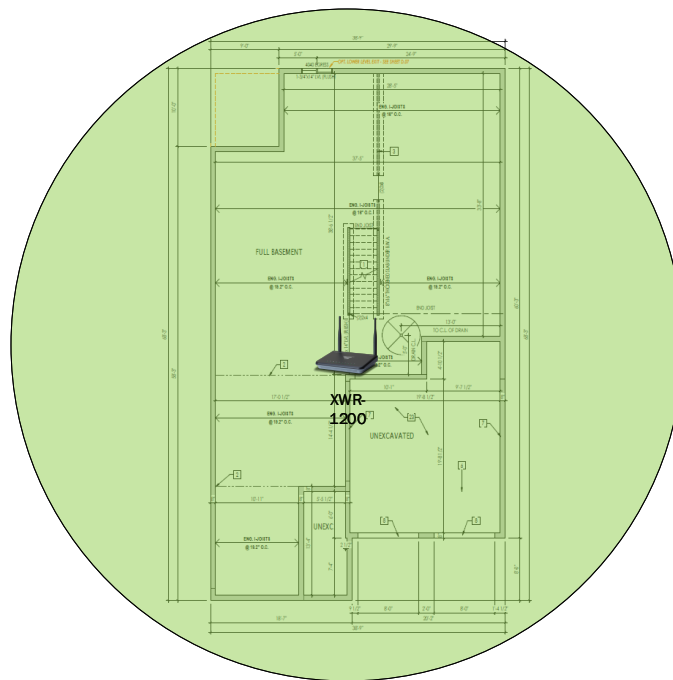

Description	Model #	QTY
Wireless Router 2.4/5GHz AC1200 w/ built-in Wireless Controller	XWR-1200	1
Standard Wireless TX Power AC1200 WAP	XAP-810	1
OnQ 30" Plastic Enclosure with Hinged Door	ENP3050	1
OnQ Universal Mounting Plate	AC1040	1

Note; the product icons on the Wireless & Wired Design have links to its own overview page on Luxul's webpage, you'll need internet connection in order for the links to work.

Basement Floor Plan