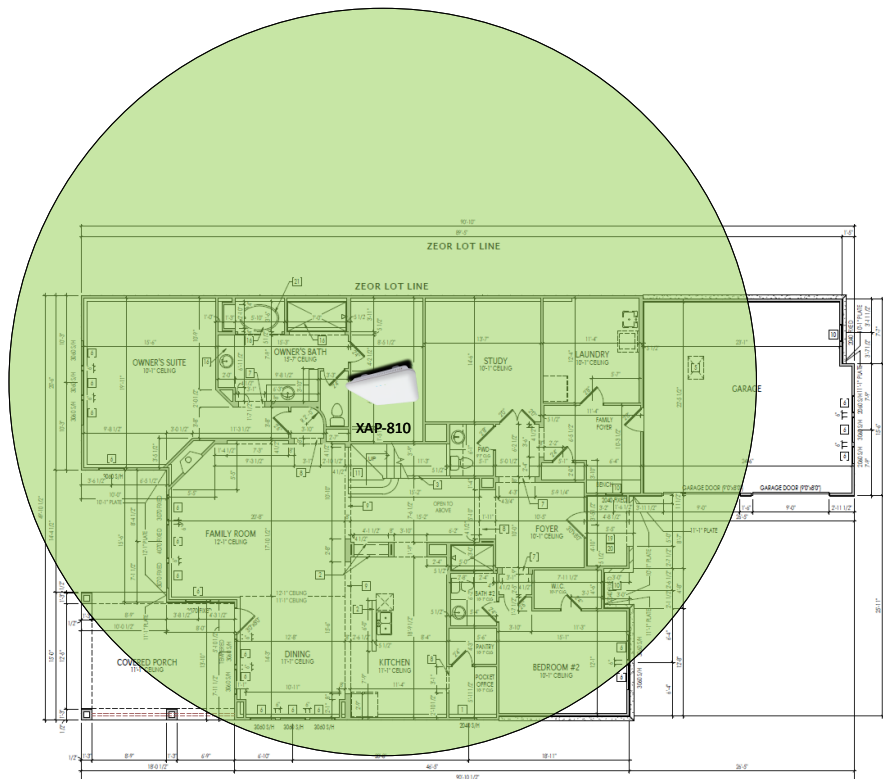

Description	Model #	QTY
Wireless Router 2.4/5GHz AC1200 w/ built-in Wireless Controller	XWR-1200	1
Standard Wireless TX Power AC1200 WAP	XAP-810	1
OnQ 30" Plastic Enclosure with Hinged Door	ENP3050	1

Note; the product icons on the Wireless & Wired Design have links to its own overview page on Luxul's webpage, you'll need internet connection in order for the links to work.

First Floor Plan