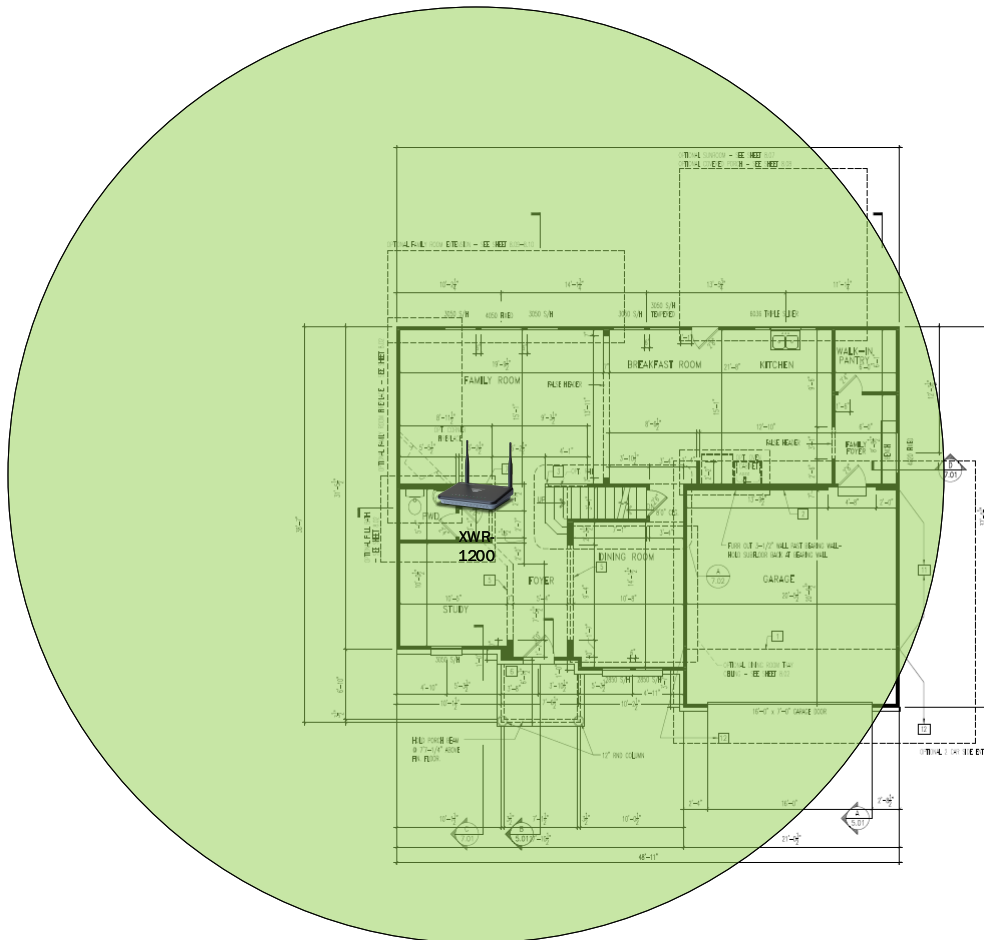

First Floor Plan