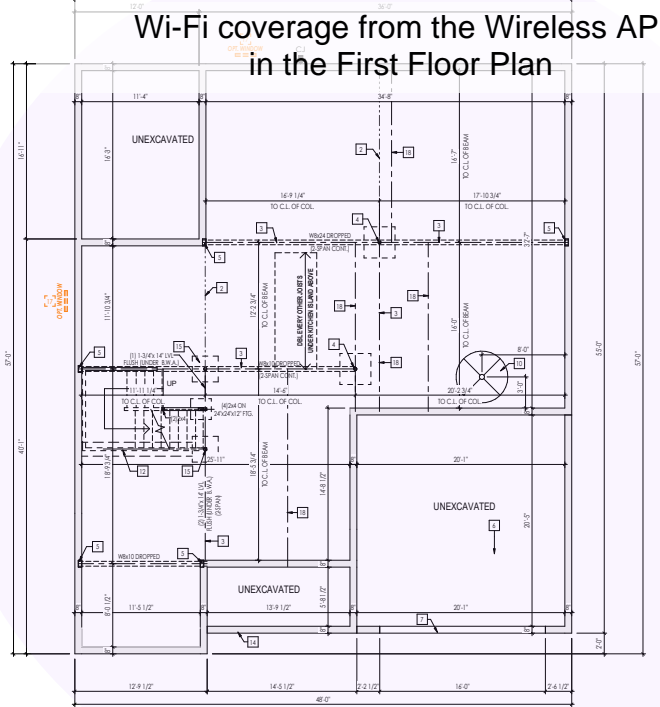

QnQ Universal Mounting Plate

AC1040 1

Wireless Router 2.4/5GHz AC1200 w/ built-in Wireless Controller XWR-1200 1

(R) XWR-1200
4PORT WiFi
LOCATION
Structured Wiring
Mounting Plate

(R) Router
(S) Switch
(AP) Wireless Access Point
(WC) Wireless Controller