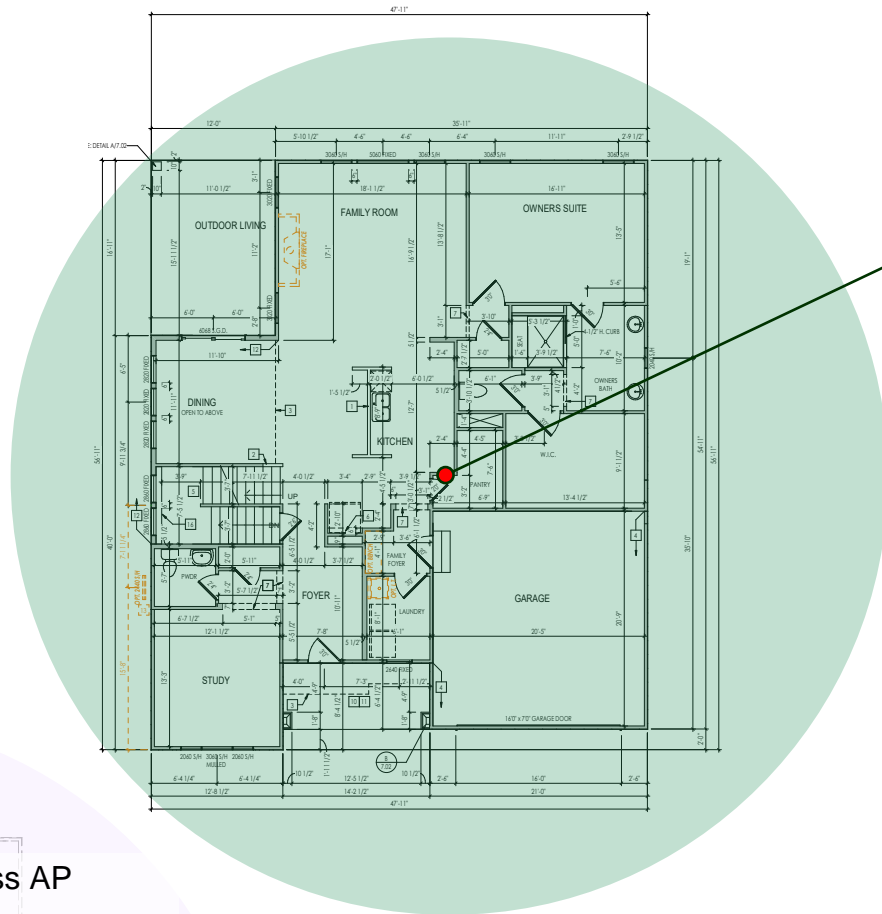

QnQ Universal Mounting Plate

AC1040 1

Wireless Router 2.4/5GHz AC1200 w/ built-in Wireless Controller XWR-1200 1

(R) XWR-1200
4PORT WiFi
LOCATION
Structured Wiring
Mounting Plate

(R) Router
(S) Switch
(AP) Wireless Access Point
(WC) Wireless Controller