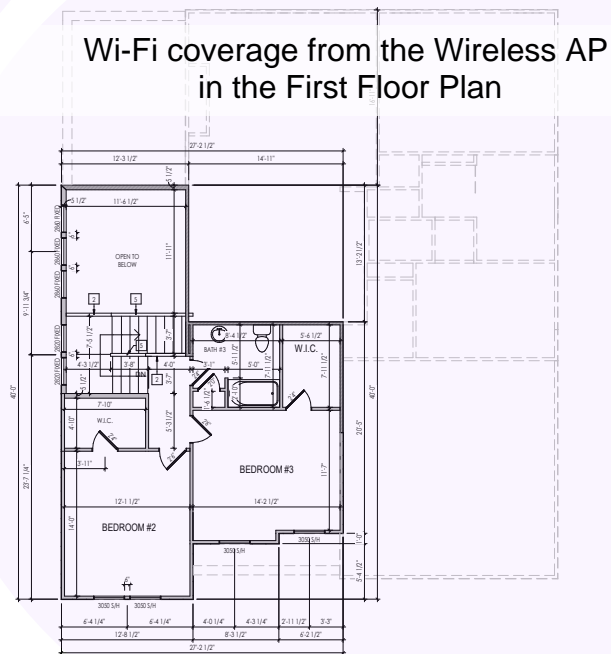

QnQ Universal Mounting Plate

AC1040 1

Wireless Router 2.4/5GHz AC1200 w/ built-in Wireless Controller XWR-1200 1

(R) XWR-1200
4PORT WiFi
LOCATION
Structured Wiring
Mounting Plate

(R) Router
(S) Switch
(AP) Wireless Access Point
(WC) Wireless Controller