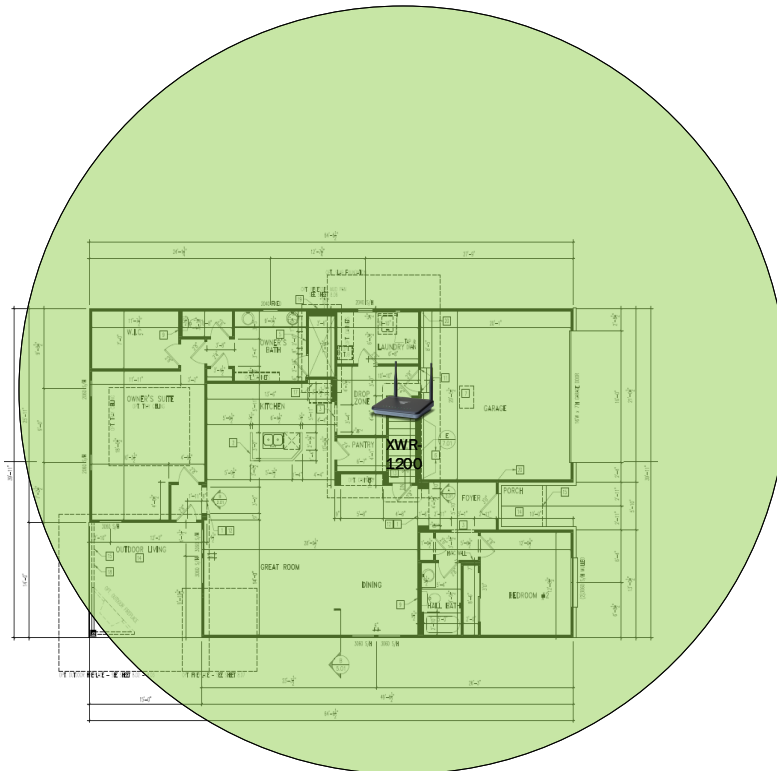

Description	Model #	QTY
Wireless Router 2.4/5GHz AC1200 w/ built-in Wireless Controller	XWR-1200	1
OnQ 30" Plastic Enclosure with Hinged Door	ENP3050	1
OnQ Universal Mounting Plate	AC1040	1

Note; the product icons on the Wireless & Wired Design have links to its own overview page on Luxul's webpage, you'll need internet connection in order for the links to work.

First Floor Plan