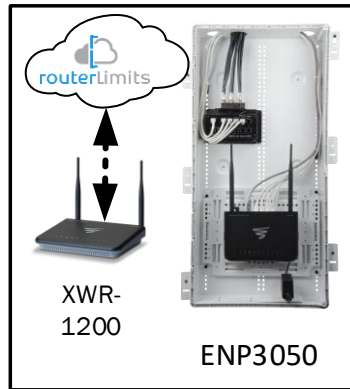

Description	Model #	QTY
Wireless Router 2.4/5GHz AC1200 w/ built-in Wireless Controller	XWR-1200	1
OnQ 30" Plastic Enclosure with Hinged Door	ENP3050	1
OnQ Universal Mounting Plate	AC1040	1

Note; the product icons on the Wireless & Wired Design have links to its own overview page on Luxul's webpage, you'll need internet connection in order for the links to work.

First Floor Plan