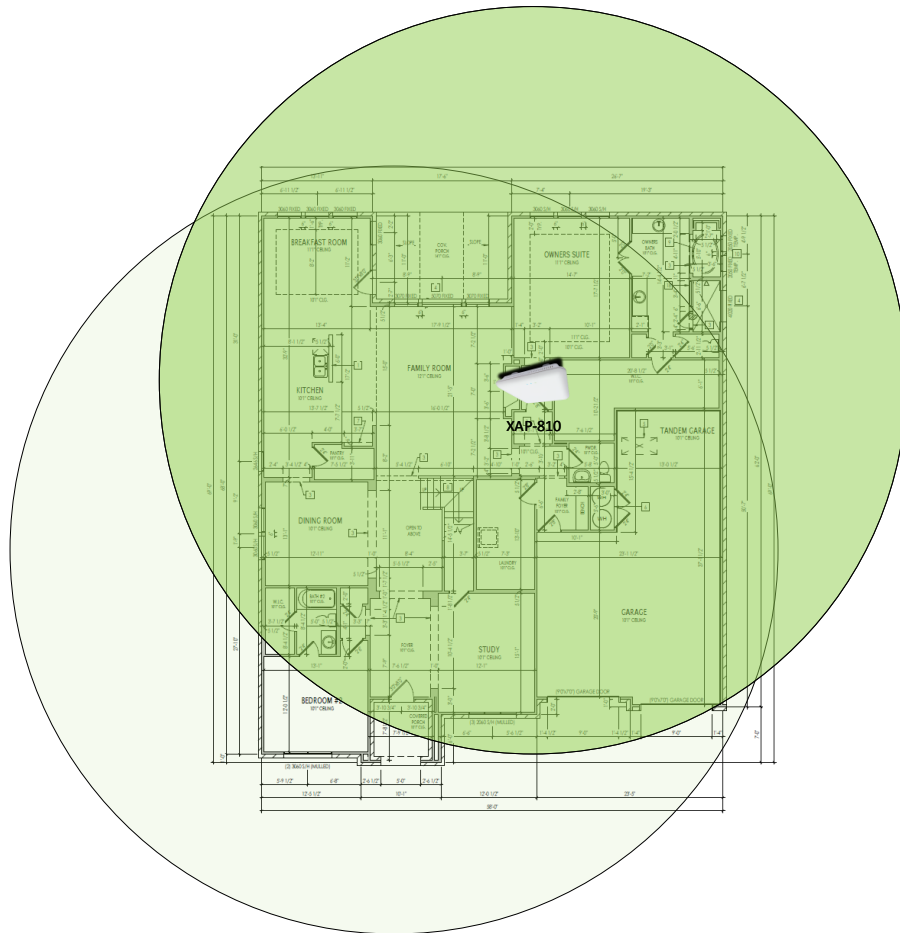

Description	Model #	QTY
Wireless Router 2.4/5GHz AC1200 w/ built-in Wireless Controller	XWR-1200	1
Standard Wireless TX Power AC1200 WAP	XAP-810	1
OnQ 42" Plastic Enclosure with Hinged Door	ENP4250	1
OnQ Universal Mounting Plate	AC1040	1

Note; the product icons on the Wireless & Wired Design have links to its own overview page on Luxul's webpage, you'll need internet connection in order for the links to work.

First Floor Plan –

It will also get Wi-Fi coverage from the Wireless Router on the Second Floor Plan