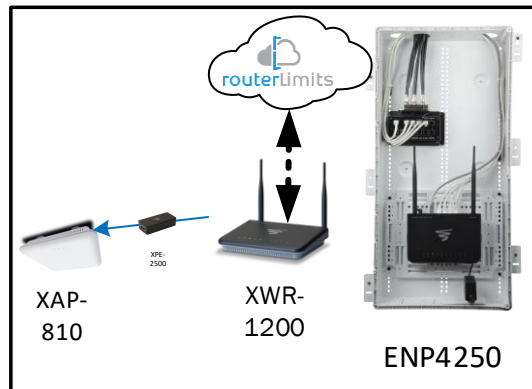

Description	Model #	QTY
Wireless Router 2.4/5GHz AC1200 w/ built-in Wireless Controller	XWR-1200	1
Standard Wireless TX Power AC1200 WAP	XAP-810	1
OnQ 42" Plastic Enclosure with Hinged Door	ENP4250	1
OnQ Universal Mounting Plate	AC1040	1

Note; the product icons on the Wireless & Wired Design have links to its own overview page on Luxul's webpage, you'll need internet connection in order for the links to work.

First Floor Plan –

It will also get Wi-Fi coverage from the Wireless Router on the Second Floor Plan