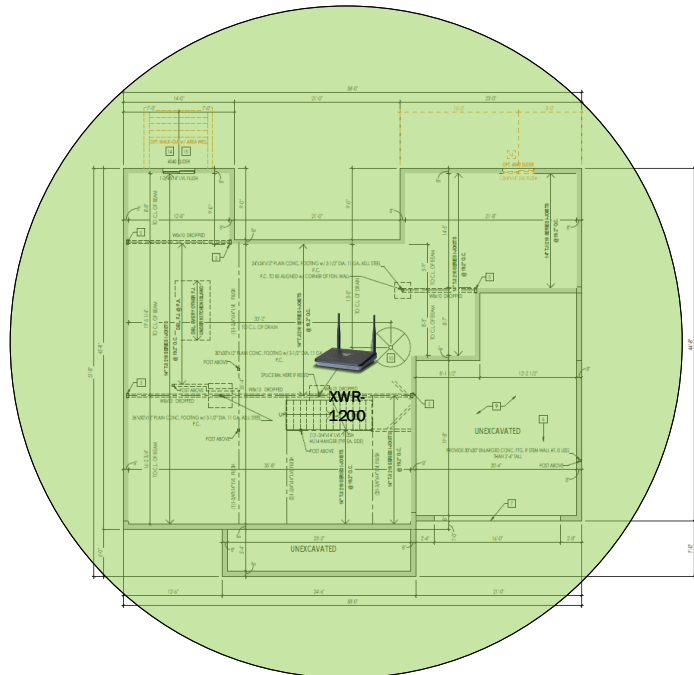

Description	Model #	QTY
Wireless Router 2.4/5GHz AC1200 w/ built-in Wireless Controller	XWR-1200	1
Standard Wireless TX Power AC1200 WAP	XAP-810	1
OnQ 30" Plastic Enclosure with Hinged Door	ENP3050	1
OnQ Universal Mounting Plate	AC1040	1

Note; the product icons on the Wireless & Wired Design have links to its own overview page on Luxul's webpage, you'll need internet connection in order for the links to work.

Basement Floor Plan