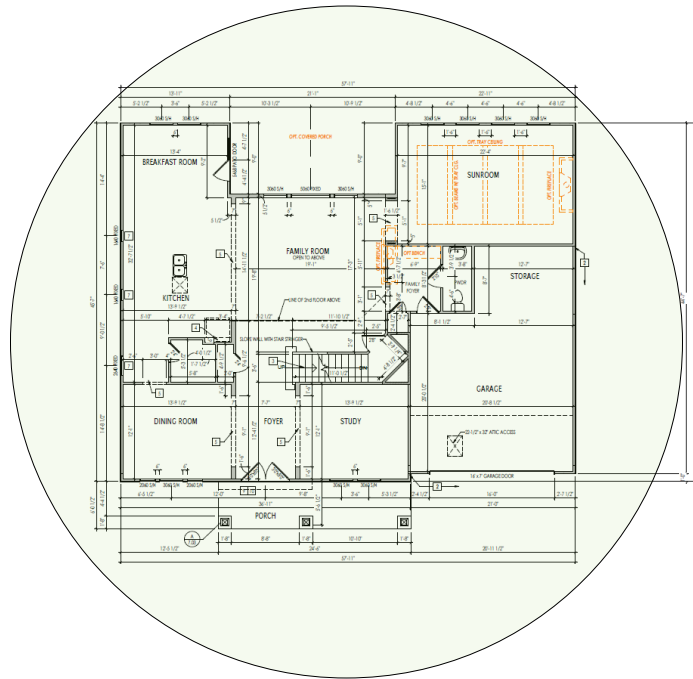

First Floor Plan

It will get Wi-Fi coverage from the Wireless AP in the Second Floor Plan