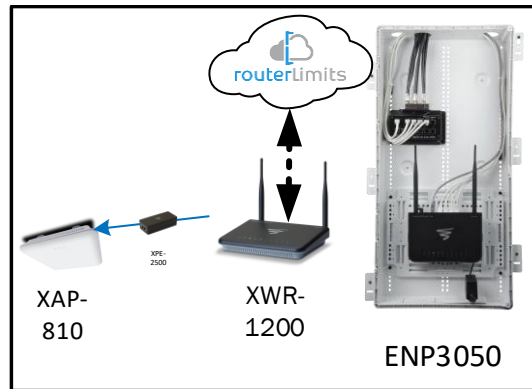

Description	Model #	QTY
Wireless Router 2.4/5GHz AC1200 w/ built-in Wireless Controller	XWR-1200	1
Standard Wireless TX Power AC1200 WAP	XAP-810	1
OnQ 30" Plastic Enclosure with Hinged Door	ENP3050	1
OnQ Universal Mounting Plate	AC1040	1

Note; the product icons on the Wireless & Wired Design have links to its own overview page on Luxul's webpage, you'll need internet connection in order for the links to work.

Basement Floor Plan