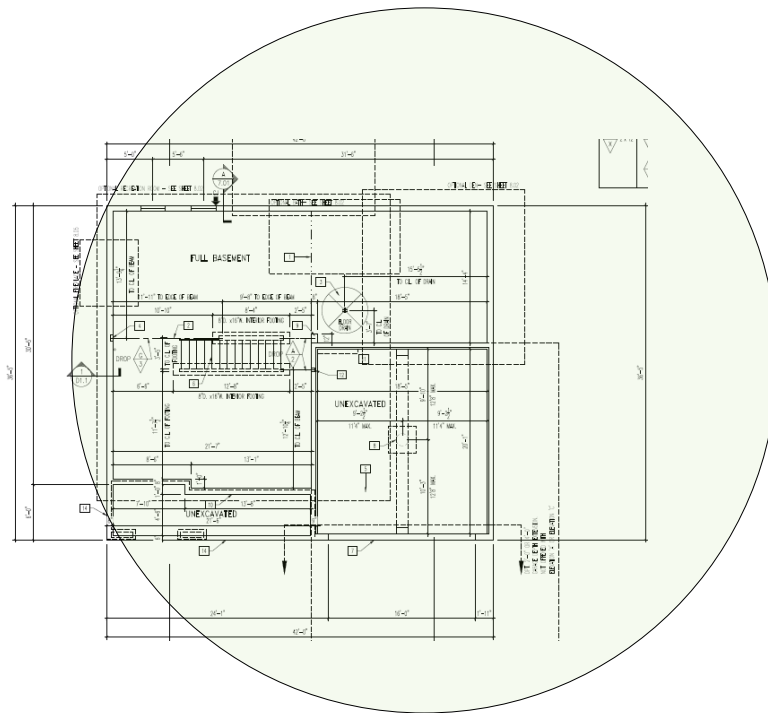

Description	Model #	QTY
Wireless Router 2.4/5GHz AC1200 w/ built-in Wireless Controller	XWR-1200	1
OnQ 30" Plastic Enclosure with Hinged Door	ENP3050	1

Note; the product icons on the Wireless & Wired Design have links to its own overview page on Luxul's webpage, you'll need internet connection in order for the links to work.

Basement Floor Plan – It will get coverage from 1st floor AP