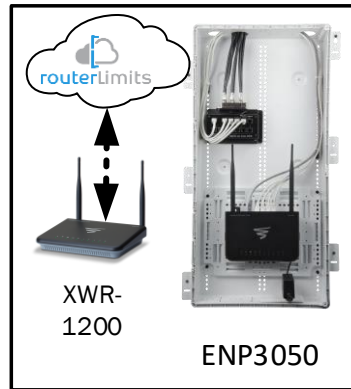

Description	Model #	QTY
Wireless Router 2.4/5GHz AC1200 w/ built-in Wireless Controller	XWR-1200	1
OnQ 30" Plastic Enclosure with Hinged Door	ENP3050	1

Note; the product icons on the Wireless & Wired Design have links to its own overview page on Luxul's webpage, you'll need internet connection in order for the links to work.

Basement Floor Plan – It will get coverage from 1st floor AP