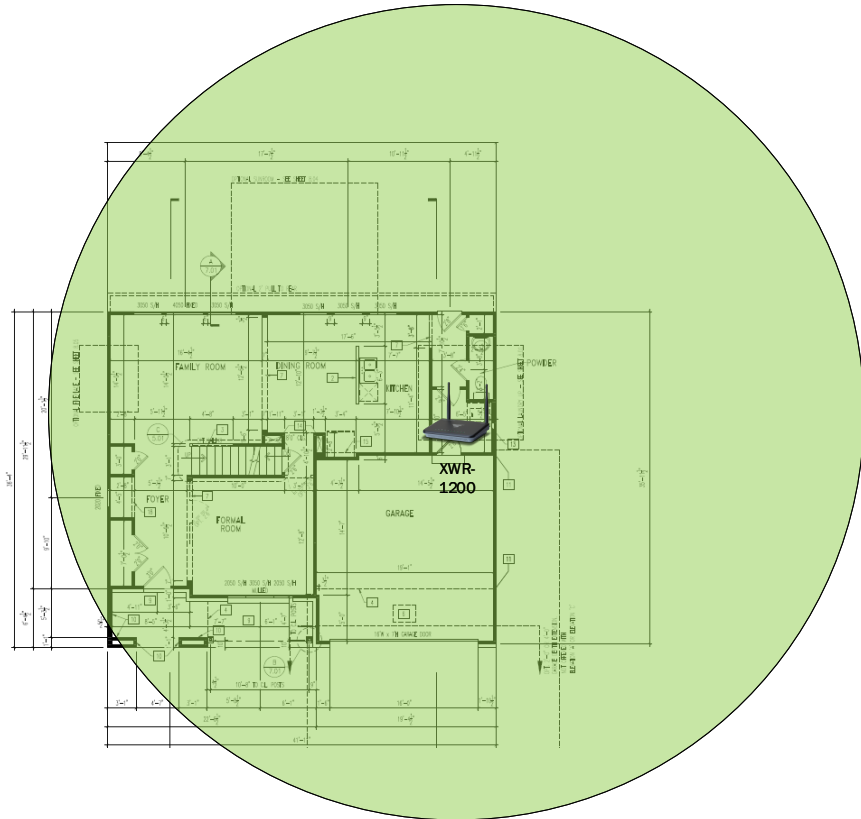

First Floor Plan