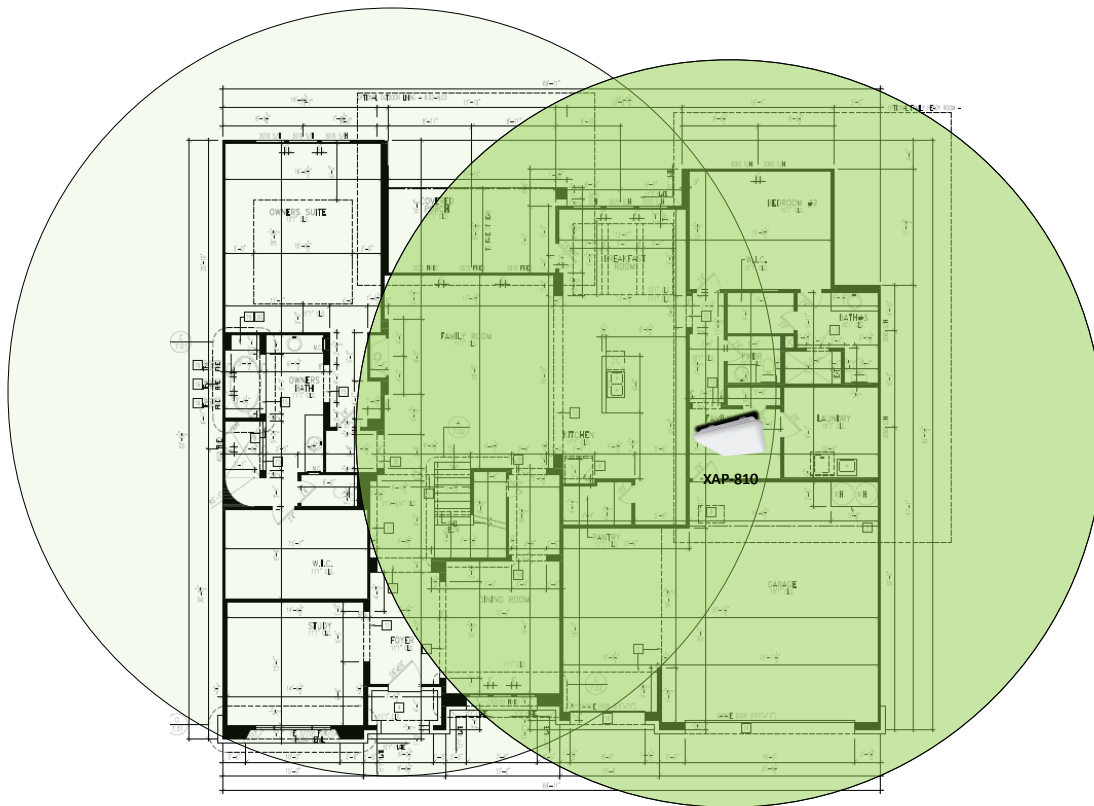

Colinas IV – Case Number 97710 - V1

Description	Model #	QTY
Wireless Router 2.4/5GHz AC1200 w/ built-in Wireless Controller	XWR-1200	1
Standard Wireless TX Power AC1200 WAP	XAP-810	1
OnQ 30" Plastic Enclosure with Hinged Door	ENP3050	1

Note; the product icons on the Wireless & Wired Design have links to its own overview page on Luxul's webpage, you'll need internet connection in order for the links to work.

First Floor Plan