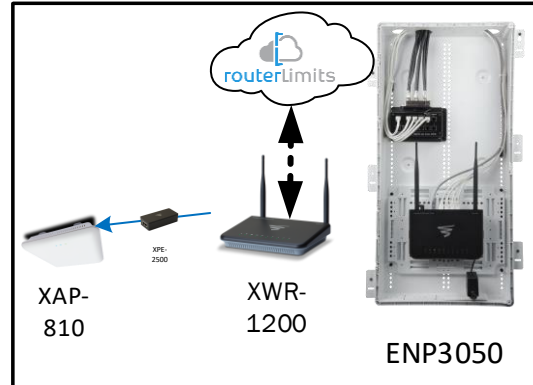

Colinas IV – Case Number 97710 - V1

Description	Model #	QTY
Wireless Router 2.4/5GHz AC1200 w/ built-in Wireless Controller	XWR-1200	1
Standard Wireless TX Power AC1200 WAP	XAP-810	1
OnQ 30" Plastic Enclosure with Hinged Door	ENP3050	1

Note; the product icons on the Wireless & Wired Design have links to its own overview page on Luxul's webpage, you'll need internet connection in order for the links to work.

First Floor Plan