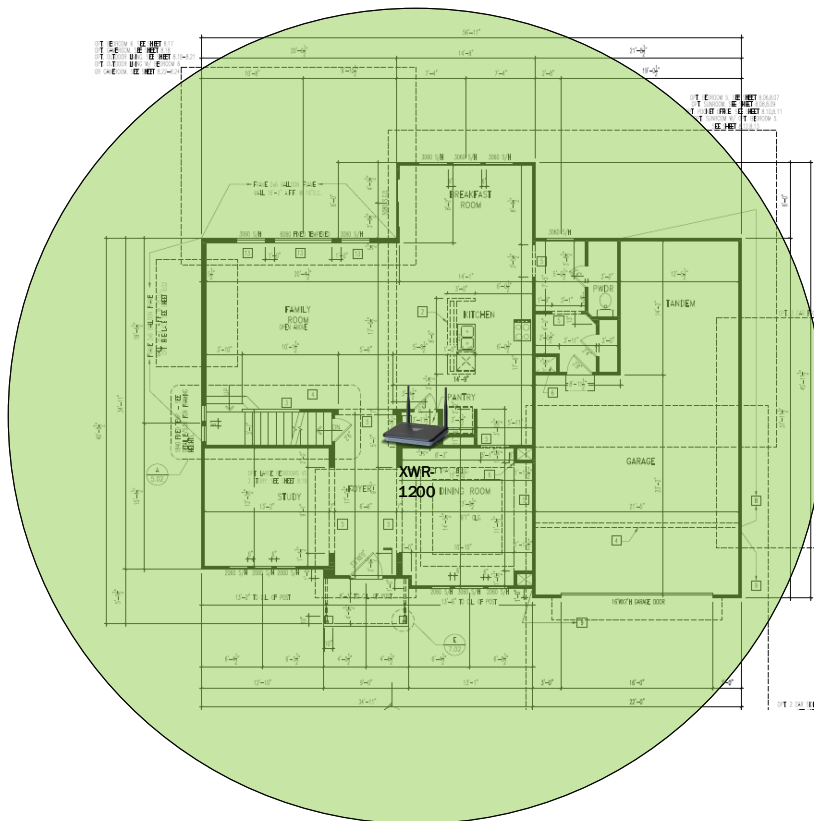

First Floor Plan