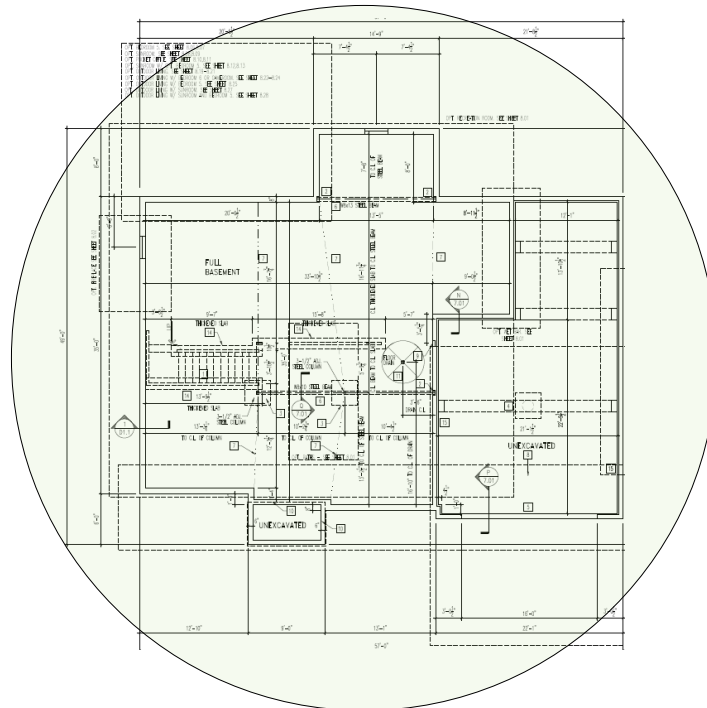

Ash Lawn – Case Number 98995 - V1

Description	Model #	QTY
Wireless Router 2.4/5GHz AC1200 w/ built-in Wireless Controller	XWR-1200	1
OnQ 30" Plastic Enclosure with Hinged Door	ENP3050	1

Note; the product icons on the Wireless & Wired Design have links to its own overview page on Luxul's webpage, you'll need internet connection in order for the links to work.

Basement Floor Plan – It will get coverage from 1st floor AP