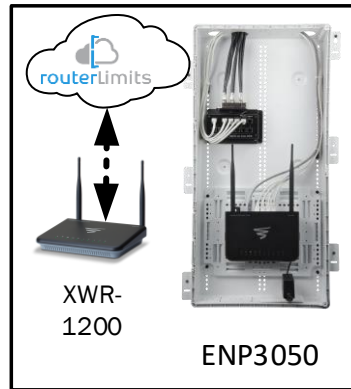

Track Browsing History

View web use and browsing history data right at your fingertips. Now you can see what's happening on your network, even when you're not there.

Ash Lawn – Case Number 98995 - V1

Description	Model #	QTY
Wireless Router 2.4/5GHz AC1200 w/ built-in Wireless Controller	XWR-1200	1
OnQ 30" Plastic Enclosure with Hinged Door	ENP3050	1

Note; the product icons on the Wireless & Wired Design have links to its own overview page on Luxul's webpage, you'll need internet connection in order for the links to work.

Basement Floor Plan – It will get coverage from 1st floor AP