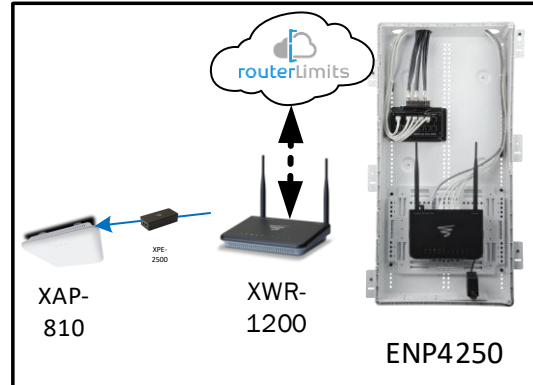

Description	Model #	QTY
Wireless Router 2.4/5GHz AC1200 w/ built-in Wireless Controller	XWR-1200	1
Standard Wireless TX Power AC1200 WAP	XAP-810	1
OnQ 42" Plastic Enclosure with Hinged Door	ENP4250	1
OnQ Universal Mounting Plate	AC1040	1

Note; the product icons on the Wireless & Wired Design have links to its own overview page on Luxul's webpage, you'll need internet connection in order for the links to work.

First Floor Plan