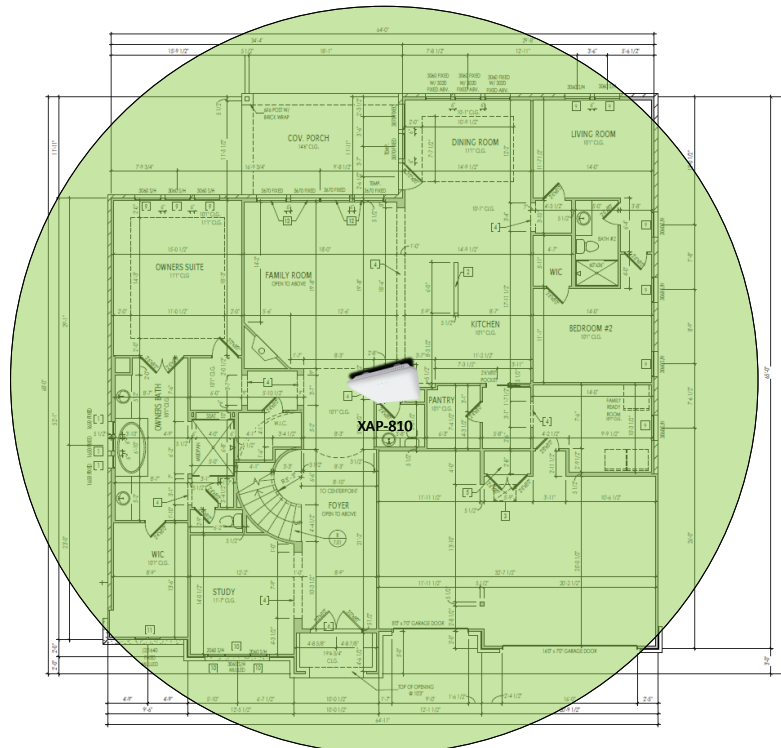

Description	Model #	QTY
Wireless Router 2.4/5GHz AC1200 w/ built-in Wireless Controller	XWR-1200	1
Standard Wireless TX Power AC1200 WAP	XAP-810	1
OnQ 42" Plastic Enclosure with Hinged Door	ENP4250	1
OnQ Universal Mounting Plate	AC1040	1

Note; the product icons on the Wireless & Wired Design have links to its own overview page on Luxul's webpage, you'll need internet connection in order for the links to work.

First Floor Plan