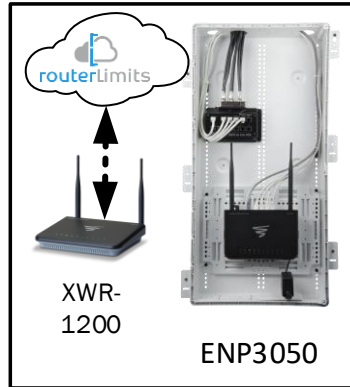

Grayford – Case Number 97164 - V1

Description	Model #	QTY
Wireless Router 2.4/5GHz AC1200 w/ built-in Wireless Controller	XWR-1200	1
OnQ 30" Plastic Enclosure with Hinged Door	ENP3050	1

Note; the product icons on the Wireless & Wired Design have links to its own overview page on Luxul's webpage, you'll need internet connection in order for the links to work.

First Floor Plan