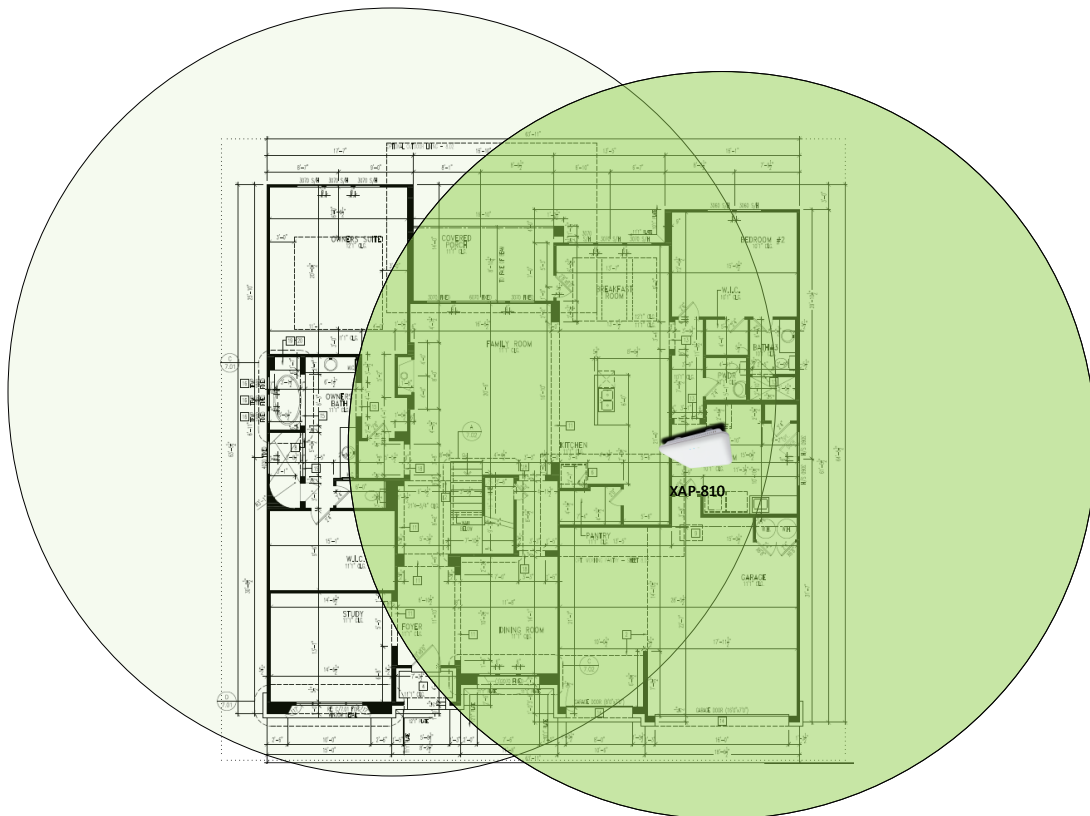

Description	Model #	QTY
Wireless Router 2.4/5GHz AC1200 w/ built-in Wireless Controller	XWR-1200	1
Standard Wireless TX Power AC1200 WAP	XAP-810	1
OnQ 42" Plastic Enclosure with Hinged Door	ENP4250	1
OnQ Universal Mounting Plate	AC1040	1

Note; the product icons on the Wireless & Wired Design have links to its own overview page on Luxul's webpage, you'll need internet connection in order for the links to work.

First Floor Plan -

Will also get Wi-Fi coverage from the Wireless Router on the Second Floor Plan