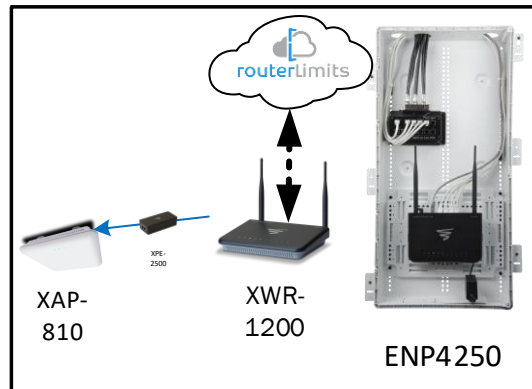

Track Browsing History

View web use and browsing history data right at your fingertips. Now you can see what's happening on your network, even when you're not there.

Description	Model #	QTY
Wireless Router 2.4/5GHz AC1200 w/ built-in Wireless Controller	XWR-1200	1
Standard Wireless TX Power AC1200 WAP	XAP-810	1
OnQ 42" Plastic Enclosure with Hinged Door	ENP4250	1
OnQ Universal Mounting Plate	AC1040	1

Note; the product icons on the Wireless & Wired Design have links to its own overview page on Luxul's webpage, you'll need internet connection in order for the links to work.

First Floor Plan -

Will also get Wi-Fi coverage from the Wireless Router on the Second Floor Plan