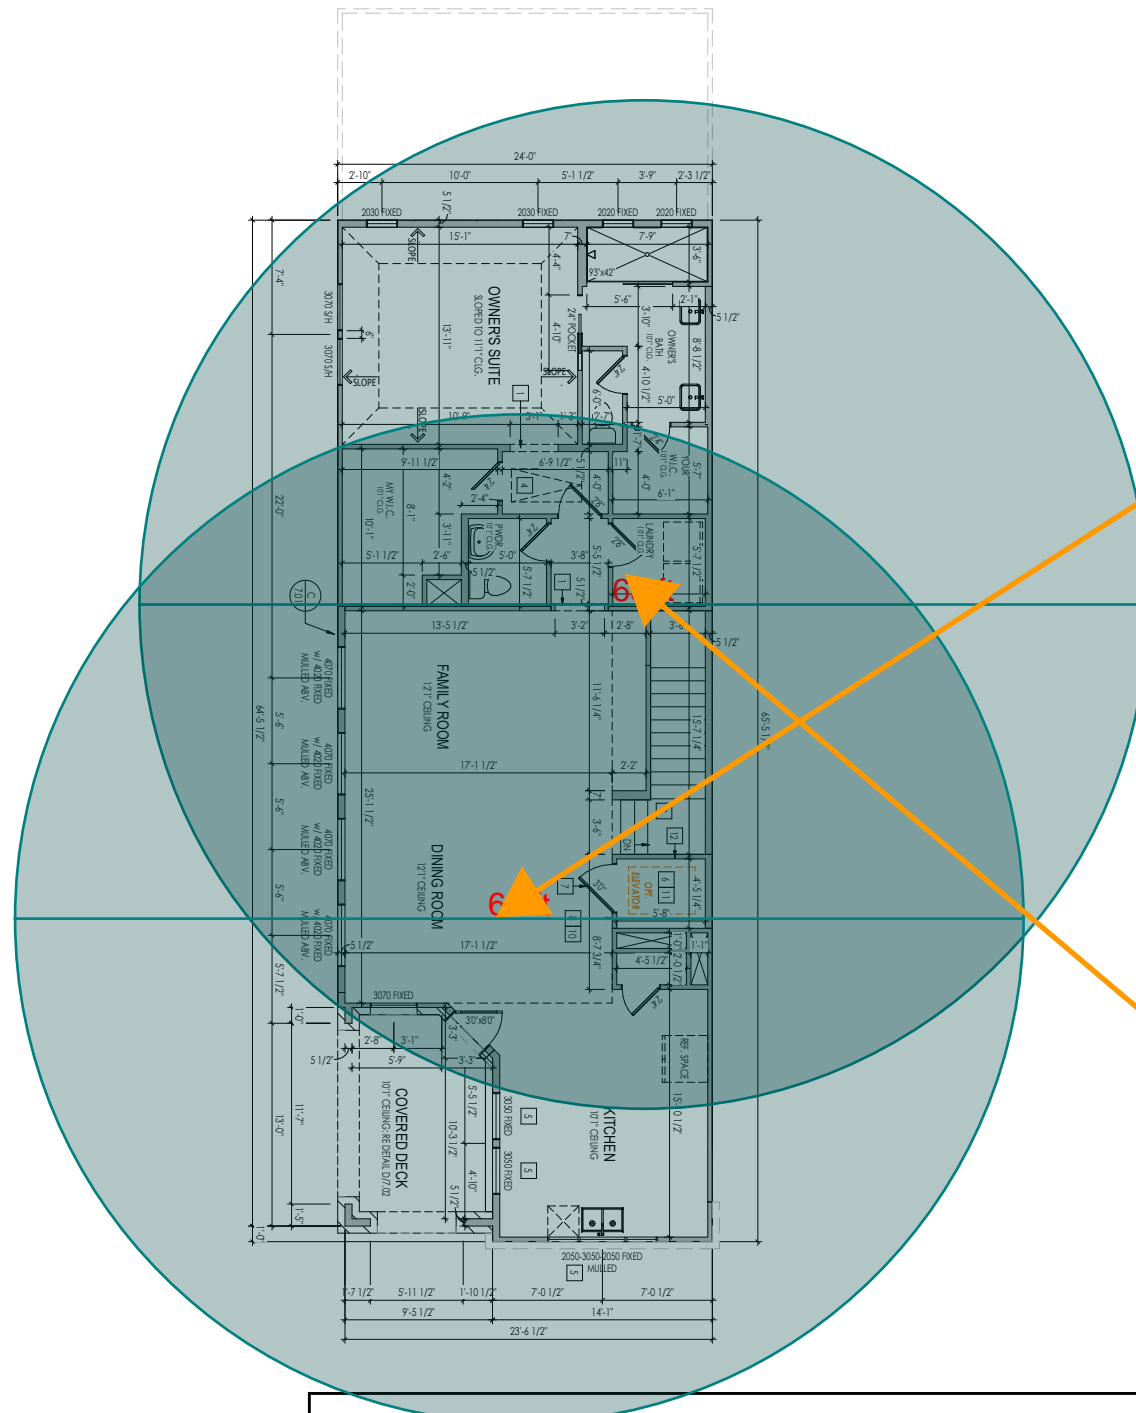

<b>legrand</b>   AV		
PROJECT <b>Northhampton</b>		
REVISIONS		
NO.	DESCRIPTION	DATE
rev1	Design for bid	11/8/22
CUSTOM INTEGRATOR Drees		
PROJECT # 0003265		
TERRITORY SALES MANGER Kristopher Sherman		
DESIGNED BY Kelly Draney		
<b>A-1</b>		

**(AP)** XAP-810  
AC1200 DB WiFi

**(R)** XWR-3150  
4PORT WiFi

**(S)** XGS-1008  
8PORT Gigabit

Mounting Plate

Structured Wiring

Description	Quantity
8-Port Gb Desktop Switch	1
High Power AC1200 Dual-Band WAP	1
OnQ 30" Plastic Enclosure with Hinged Door	1
QnQ Universal Mounting Plate	1
Wireless Router 2.4/5GHz AC3100 w/ Built-in Wireless Controller	1