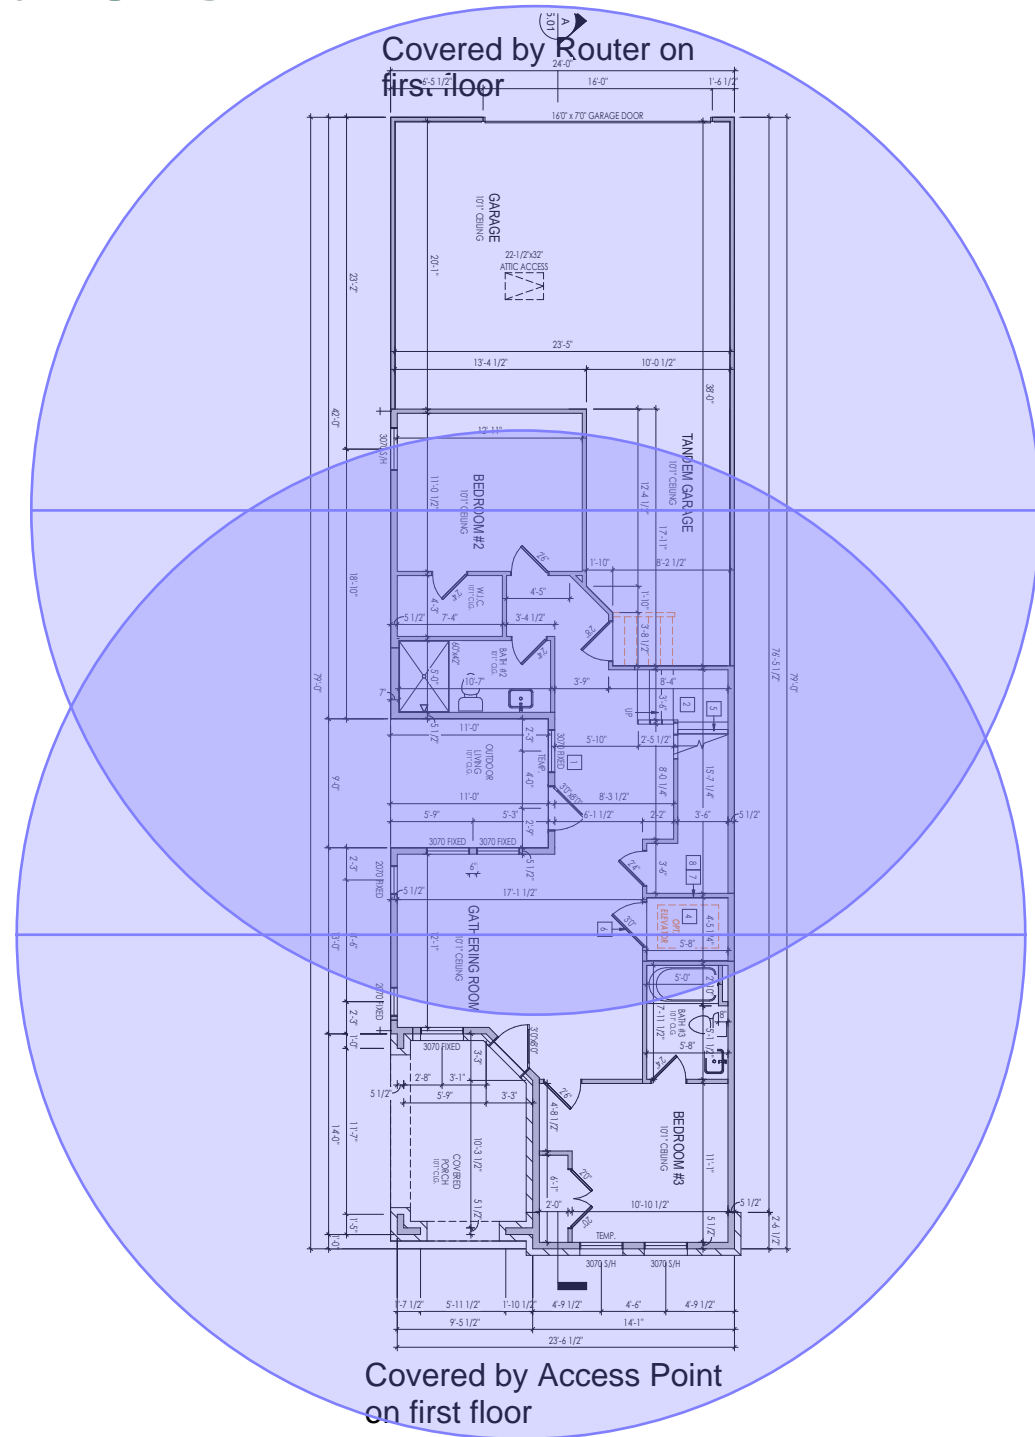

<b>legrand</b>   AV		
PROJECT <b>Northhampton</b>		
REVISIONS		
NO.	DESCRIPTION	DATE
rev1	Design for bid	11/8/22
CUSTOM INTEGRATOR Drees		
PROJECT # 0003265		
TERRITORY SALES MANGER Kristopher Sherman		
DESIGNED BY Kelly Draney		
<b>A-1</b>		

**(AP)** XAP-810  
AC1200 DB WiFi

**(R)** XWR-3150  
4PORT WiFi

**(S)** XGS-1008  
8PORT Gigabit

Mounting Plate

Structured Wiring

Description	Quantity
8-Port Gb Desktop Switch	1
High Power AC1200 Dual-Band WAP	1
OnQ 30" Plastic Enclosure with Hinged Door	1
QnQ Universal Mounting Plate	1
Wireless Router 2.4/5GHz AC3100 w/ Built-in Wireless Controller	1