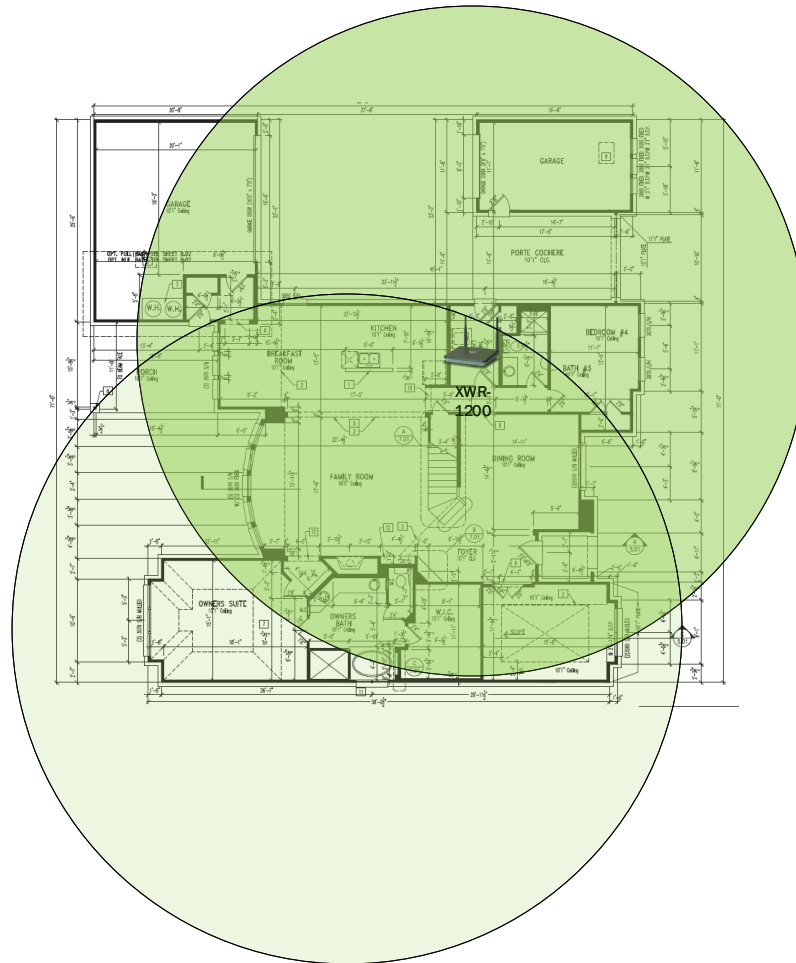

Appleton – Case 96951

Description	Model #	QTY
Wireless Router 2.4/5GHz AC1200 w/ built-in Wireless Controller	XWR-1200	1
Standard Wireless TX Power AC1200 WAP	XAP-810	1
OnQ 30" Plastic Enclosure with Hinged Door	ENP3050	1

Note; the product icons on the Wireless & Wired Design have links to its own overview page on Luxul's webpage, you'll need internet connection in order for the links to work.

1st Floor –

It will also get coverage from the AP on the 2nd floor