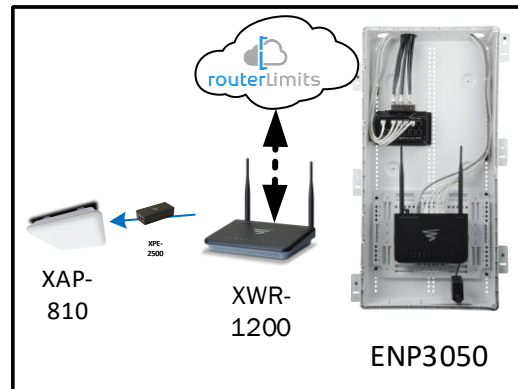

Track Browsing History

View web use and browsing history data right at your fingertips. Now you can see what's happening on your network, even when you're not there.

Appleton – Case 96951

Description	Model #	QTY
Wireless Router 2.4/5GHz AC1200 w/ built-in Wireless Controller	XWR-1200	1
Standard Wireless TX Power AC1200 WAP	XAP-810	1
OnQ 30" Plastic Enclosure with Hinged Door	ENP3050	1

Note; the product icons on the Wireless & Wired Design have links to its own overview page on Luxul's webpage, you'll need internet connection in order for the links to work.

1st Floor –

It will also get coverage from the AP on the 2nd floor