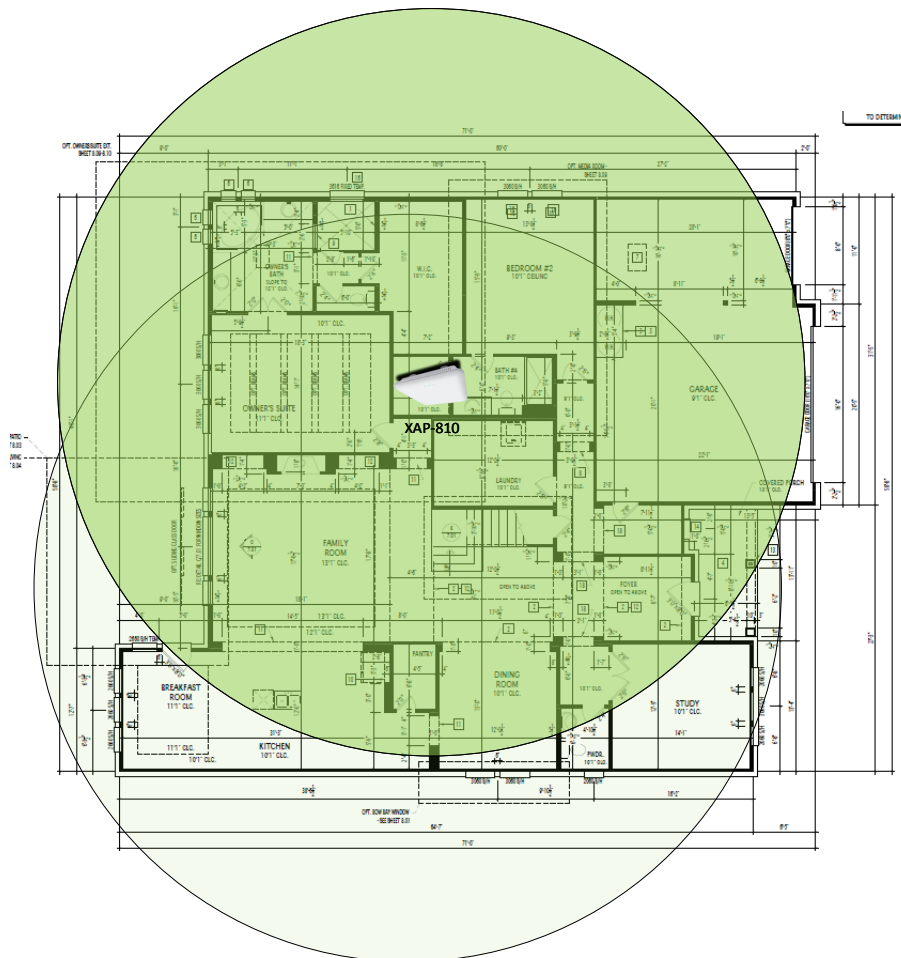

Sorena – Case Number 97306 - V1

Description	Model #	QTY
Wireless Router 2.4/5GHz AC1200 w/ built-in Wireless Controller	XWR-1200	1
Standard Wireless TX Power AC1200 WAP	XAP-810	1
OnQ 30" Plastic Enclosure with Hinged Door	ENP3050	1

Note; the product icons on the Wireless & Wired Design have links to its own overview page on Luxul's webpage, you'll need internet connection in order for the links to work.

First Floor Plan –

It will also get Wi-Fi coverage from the Wireless Router on the Second Floor Plan