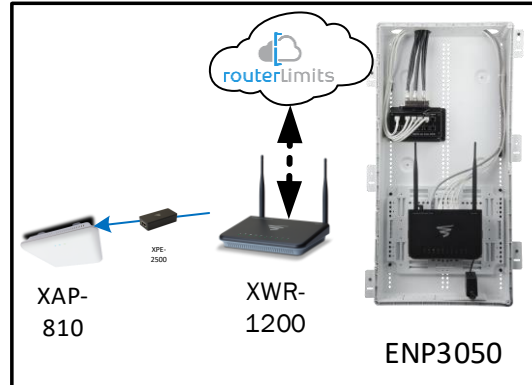

Track Browsing History

View web use and browsing history data right at your fingertips. Now you can see what's happening on your network, even when you're not there.

Sorena – Case Number 97306 - V1

Description	Model #	QTY
Wireless Router 2.4/5GHz AC1200 w/ built-in Wireless Controller	XWR-1200	1
Standard Wireless TX Power AC1200 WAP	XAP-810	1
OnQ 30" Plastic Enclosure with Hinged Door	ENP3050	1

Note; the product icons on the Wireless & Wired Design have links to its own overview page on Luxul's webpage, you'll need internet connection in order for the links to work.

First Floor Plan –

It will also get Wi-Fi coverage from the Wireless Router on the Second Floor Plan