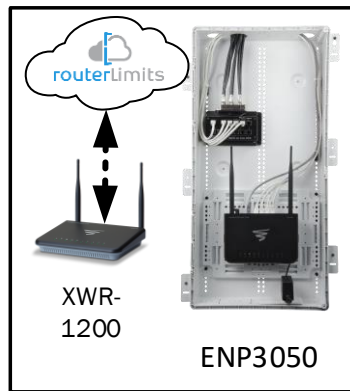

Description	Model #	QTY
Wireless Router 2.4/5GHz AC1200 w/ built-in Wireless Controller	XWR-1200	1
OnQ 30" Plastic Enclosure with Hinged Door	ENP3050	1
OnQ Universal Mounting Plate	AC1040	1

Note; the product icons on the Wireless & Wired Design have links to its own overview page on Luxul's webpage, you'll need internet connection in order for the links to work.

First Floor Plan