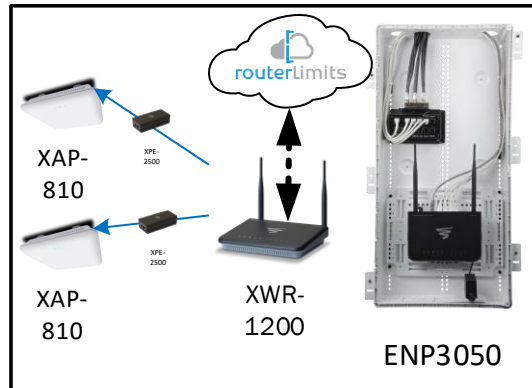

Description	Model #	QTY
Wireless Router 2.4/5GHz AC1200 w/ built-in Wireless Controller	XWR-1200	1
Standard Wireless TX Power AC1200 WAP	XAP-810	2
OnQ 30" Plastic Enclosure with Hinged Door	ENP3050	1

Note; the product icons on the Wireless & Wired Design have links to its own overview page on Luxul's webpage, you'll need internet connection in order for the links to work.

Second Floor Plan