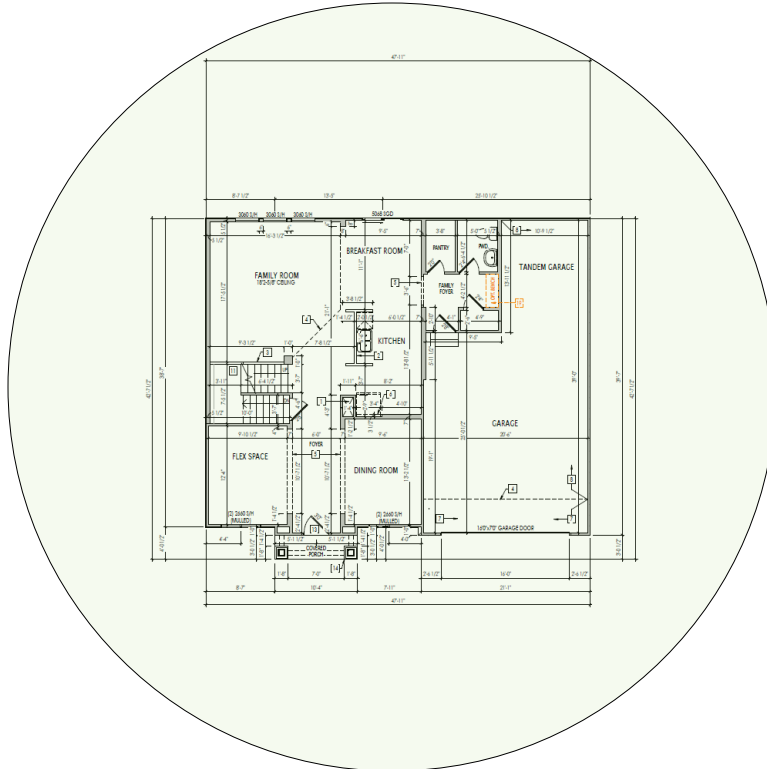

Track Browsing History

View web use and browsing history data right at your fingertips. Now you can see what's happening on your network, even when you're not there.

Description	Model #	QTY
Wireless Router 2.4/5GHz AC1200 w/ built-in Wireless Controller	XWR-1200	1
Standard Wireless TX Power AC1200 WAP	XAP-810	2
OnQ 30" Plastic Enclosure with Hinged Door	ENP3050	1

Basement Floor Plan