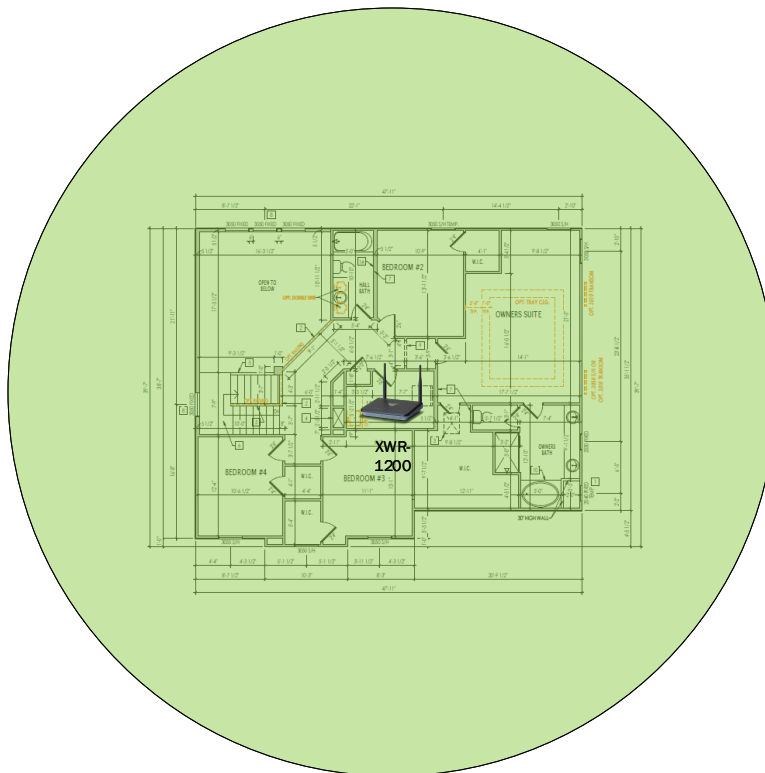

Description	Model #	QTY
Wireless Router 2.4/5GHz AC1200 w/ built-in Wireless Controller	XWR-1200	1
Standard Wireless TX Power AC1200 WAP	XAP-810	2
OnQ 30" Plastic Enclosure with Hinged Door	ENP3050	1

Note; the product icons on the Wireless & Wired Design have links to its own overview page on Luxul's webpage, you'll need internet connection in order for the links to work.

Second Floor Plan