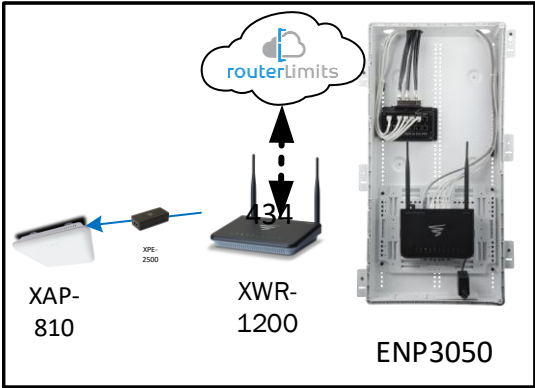

Description	Model #	QTY
Wireless Router 2.4/5GHz AC1200 w/ built-in Wireless Controller	XWR-1200	1
Standard Wireless TX Power AC1200 WAP	XAP-810	1
OnQ 30" Plastic Enclosure with Hinged Door	ENP3050	1
OnQ Universal Mounting Plate	AC1040	1

Note; the product icons on the Wireless & Wired Design have links to its own overview page on Luxul's webpage, you'll need internet connection in order for the links to work.

First Floor Plan

It will get Wi-Fi coverage from the Wireless AP in the Second Floor Plan