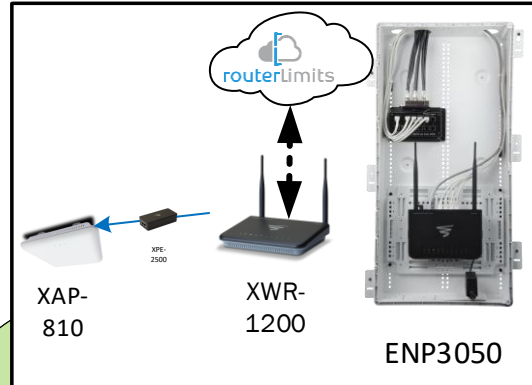

Track Browsing History

View web use and browsing history data right at your fingertips. Now you can see what's happening on your network, even when you're not there.

Sommers – Case Number 97294 - V1

Description	Model #	QTY
Wireless Router 2.4/5GHz AC1200 w/ built-in Wireless Controller	XWR-1200	1
Standard Wireless TX Power AC1200 WAP	XAP-810	1
OnQ 30" Plastic Enclosure with Hinged Door	ENP3050	1

Note; the product icons on the Wireless & Wired Design have links to its own overview page on Luxul's webpage, you'll need internet connection in order for the links to work.

First Floor Plan –

It will also get Wi-Fi coverage from the Wireless Router in the Second Floor Plan