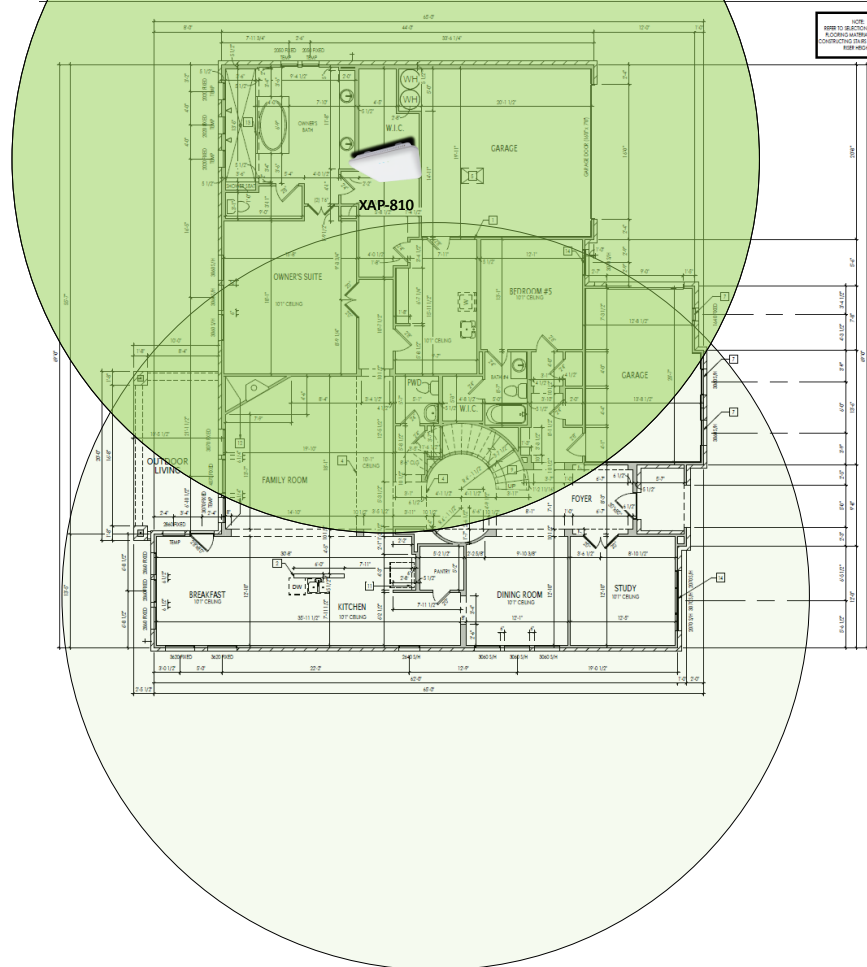

Sommers – Case Number 97294 - V1

Description	Model #	QTY
Wireless Router 2.4/5GHz AC1200 w/ built-in Wireless Controller	XWR-1200	1
Standard Wireless TX Power AC1200 WAP	XAP-810	1
OnQ 30" Plastic Enclosure with Hinged Door	ENP3050	1

Note; the product icons on the Wireless & Wired Design have links to its own overview page on Luxul's webpage, you'll need internet connection in order for the links to work.

First Floor Plan –

It will also get Wi-Fi coverage from the Wireless Router in the Second Floor Plan